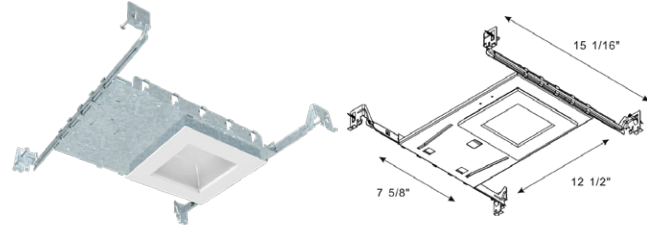

LED FIXTURE

RIGID Series

LED Ceiling Dome Light RGD-CD

LED 4" & 6" ceiling dome light, round / square shape

Features & Benefits

cETL listed	L70 @ 50,000 HRS
Special design to reduce glare for a better quality of light	120V
Gentle light comes out after being redirected off of the reflector lighting without a visible light source	Triac dimming
Die-cast aluminum body material with good heat dissipation	High CRI (80+)
White, Black Finish available	Damp location rated (with feed through wiring)
	Independent drive junction box, with quick connects FT4 cable

Dimensional drawing

LED Ceiling Dome Light

RGD-CD

Ordering Information Example: RGD-CD/4/10W/30/D/WH

Family Name	Fixture Type	Size	Shape	Wattage	CCT	Dimmable	Body Finish	Options
RGD (Rigid)	CD (Ceiling Dome)	4 (4") 6 (6")	Blank (Round) S (Square)	10W 14W	30 (3000K)	D (Dimmable)	WH (White) BK (Black)	CD-NC4R CD-NC4S CD-NC6R CD-NC6S

Product Specification

Ordering Code	Model Number	Wattage (W)	Input Voltage (V)	Hour Rating	Initial Delivered Lumens (lumen)	CCT (K)	CRI	Damp Location*	M.O.D (inch)	M.O.H (inch)
3662128	RGD-CD/4/10W/30/D/WH	10	120V	50,000	650	3000K	>80	Yes	5 11/16"	1 3/8"
3662129	RGD-CD/6/14W/30/D/WH	14	120V	50,000	850	3000K	>80	Yes	7 1/16"	2 1/16"
3662130	RGD-CD/4/S/10W/30/D/WH	10	120V	50,000	650	3000K	>80	Yes	4 5/16"	1 3/8"
3662131	RGD-CD/6/S/14W/30/D/WH	14	120V	50,000	850	3000K	>80	Yes	7"	2 1/16"
3660064	CD-NC4R	Ceiling dome light, new construction mounting plate for round 4"								
3660065	CD-NC6R	Ceiling dome light, new construction mounting plate for round 6"								
3660066	CD-NC4S	Ceiling dome light, new construction mounting plate for square 4"								
3660067	CD-NC6S	Ceiling dome light, new construction mounting plate for square 6"								

* Damp location rated (with feed through)

CD-NC4R

CD-NC4S

CD-NC6R

CD-NC6S