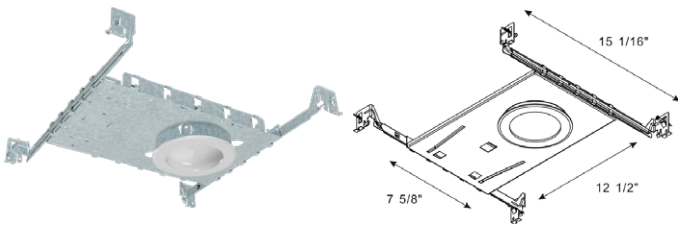

LED Ceiling Dome Light

RGD-CD

Ordering Information Example: RGD-CD/4/10W/30/D/WH

Family Name	Fixture Type	Size	Shape	Wattage	CCT	Dimmable	Body Finish	Options
RGD (Rigid)	CD (Ceiling Dome)	4 (4") 6 (6")	Blank (Round) S (Square)	10W 14W	30 (3000K)	D (Dimmable)	WH (White) BK (Black)	CD-NC4R CD-NC4S CD-NC6R CD-NC6S

Product Specification

Ordering Code	Model Number	Wattage (W)	Input Voltage (V)	Hour Rating	Initial Delivered Lumens (lumen)	CCT (K)	CRI	Damp Location*	M.O.D (inch)	M.O.H (inch)
3662128	RGD-CD/4/10W/30/D/WH	10	120V	50,000	650	3000K	>80	Yes	5 11/16"	1 3/8"
3662129	RGD-CD/6/14W/30/D/WH	14	120V	50,000	850	3000K	>80	Yes	7 1/16"	2 1/16"
3662130	RGD-CD/4/S/10W/30/D/WH	10	120V	50,000	650	3000K	>80	Yes	4 5/16"	1 3/8"
3662131	RGD-CD/6/S/14W/30/D/WH	14	120V	50,000	850	3000K	>80	Yes	7"	2 1/16"
3660064	CD-NC4R	Ceiling dome light, new construction mounting plate for round 4"								
3660065	CD-NC6R	Ceiling dome light, new construction mounting plate for round 6"								
3660066	CD-NC4S	Ceiling dome light, new construction mounting plate for square 4"								
3660067	CD-NC6S	Ceiling dome light, new construction mounting plate for square 6"								

* Damp location rated (with feed through)

CD-NC4R