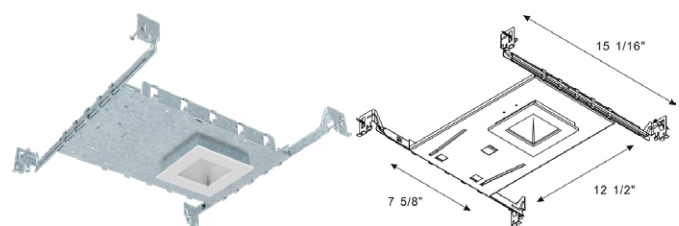

LED Ceiling Dome Light

RGD-CD

Ordering Information Example: RGD-CD/4/10W/30/D/WH

Family Name	Fixture Type	Size	Shape	Wattage	CCT	Dimmable	Body Finish	Options
RGD (Rigid)	CD (Ceiling Dome)	4 (4") 6 (6")	Blank (Round) S (Square)	10W 14W	30 (3000K)	D (Dimmable)	WH (White) BK (Black)	CD-NC4R CD-NC4S CD-NC6R CD-NC6S

Product Specification

Ordering Code	Model Number	Wattage (W)	Input Voltage (V)	Hour Rating	Initial Delivered Lumens (lumen)	CCT (K)	CRI	Damp Location*	M.O.D (inch)	M.O.H (inch)
3662128	RGD-CD/4/10W/30/D/WH	10	120V	50,000	650	3000K	>80	Yes	5 11/16"	1 3/8"
3662129	RGD-CD/6/14W/30/D/WH	14	120V	50,000	850	3000K	>80	Yes	7 1/16"	2 1/16"
3662130	RGD-CD/4/S/10W/30/D/WH	10	120V	50,000	650	3000K	>80	Yes	4 5/16"	1 3/8"
3662131	RGD-CD/6/S/14W/30/D/WH	14	120V	50,000	850	3000K	>80	Yes	7"	2 1/16"
3660064	CD-NC4R	Ceiling dome light, new construction mounting plate for round 4"								
3660065	CD-NC6R	Ceiling dome light, new construction mounting plate for round 6"								
3660066	CD-NC4S	Ceiling dome light, new construction mounting plate for square 4"								
3660067	CD-NC6S	Ceiling dome light, new construction mounting plate for square 6"								

* Damp location rated (with feed through)

CD-NC4S