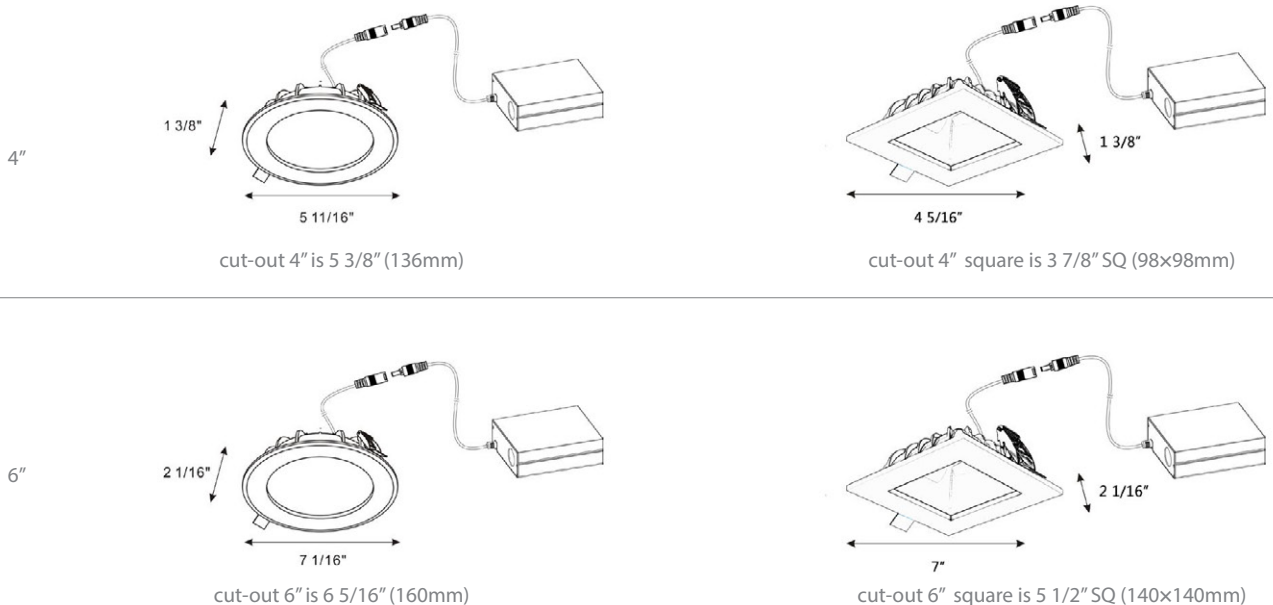

LED FIXTURE

RIGID Series

LED Ceiling Dome Light RGD-CD

LED 4" & 6" ceiling dome light, round / square shape

Features & Benefits

cETL listed	L70 @ 50,000 HRS
Special design to reduce glare for a better quality of light	120V
Gentle light comes out after being redirected off of the reflector lighting without a visible light source	Triac dimming
Die-cast aluminum body material with good heat dissipation	High CRI (80+)
White, Black Finish available	Damp location rated (with feed through wiring)
	Independent drive junction box, with quick connects FT4 cable

Dimensional drawing

LED Ceiling Dome Light

RGD-CD

Ordering Information Example: RGD-CD/4/10W/30/D/WH

Family Name	Fixture Type	Size	Shape	Wattage	CCT	Dimmable	Body Finish	Options
RGD (Rigid)	CD (Ceiling Dome)	4 (4") 6 (6")	Blank (Round) S (Square)	10W 14W	30 (3000K)	D (Dimmable)	WH (White) BK (Black)	CD-NC4R CD-NC4S CD-NC6R CD-NC6S