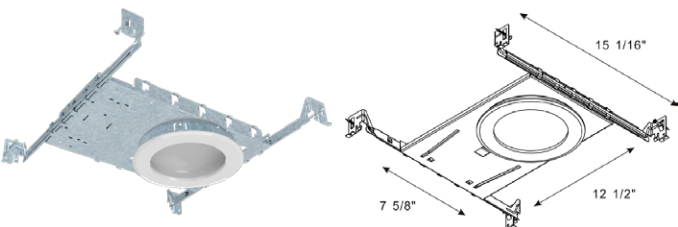

LED Ceiling Dome Light

RGD-CD

Ordering Information Example: RGD-CD/4/10W/30/D/WH

Family Name	Fixture Type	Size	Shape	Wattage	CCT	Dimmable	Body Finish	Options
RGD (Rigid)	CD (Ceiling Dome)	4 (4") 6 (6")	Blank (Round) S (Square)	10W 14W	30 (3000K)	D (Dimmable)	WH (White) BK (Black)	CD-NC4R CD-NC4S CD-NC6R CD-NC6S

Product Specification

Ordering Code	Model Number	Wattage (W)	Input Voltage (V)	Hour Rating	Initial Delivered Lumens (lumen)	CCT (K)	CRI	Damp Location*	M.O.D (inch)	M.O.H (inch)
3662128	RGD-CD/4/10W/30/D/WH	10	120V	50,000	650	3000K	>80	Yes	5 11/16"	1 3/8"
3662129	RGD-CD/6/14W/30/D/WH	14	120V	50,000	850	3000K	>80	Yes	7 1/16"	2 1/16"
3662130	RGD-CD/4/S/10W/30/D/WH	10	120V	50,000	650	3000K	>80	Yes	4 5/16"	1 3/8"
3662131	RGD-CD/6/S/14W/30/D/WH	14	120V	50,000	850	3000K	>80	Yes	7"	2 1/16"
3660064	CD-NC4R	Ceiling dome light, new construction mounting plate for round 4"								
3660065	CD-NC6R	Ceiling dome light, new construction mounting plate for round 6"								
3660066	CD-NC4S	Ceiling dome light, new construction mounting plate for square 4"								
3660067	CD-NC6S	Ceiling dome light, new construction mounting plate for square 6"								

* Damp location rated (with feed through)

CD-NC6R