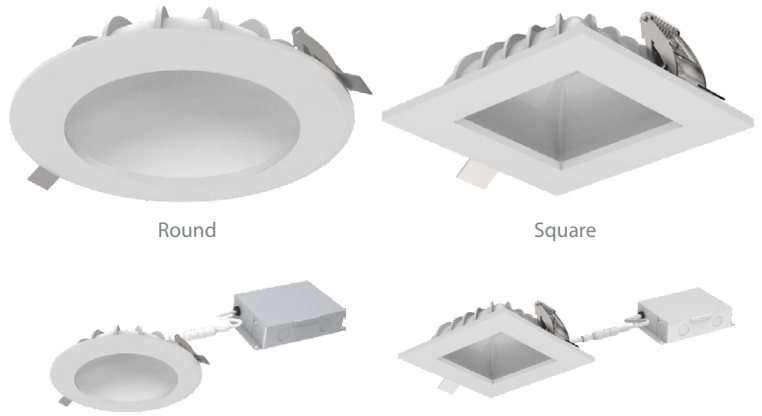

LED FIXTURE

RIGID Series

LED Ceiling Dome Light RGD-CD

LED 4" & 6" ceiling dome light, round / square shape

Features & Benefits

cETL listed	L70 @ 50,000 HRS
Special design to reduce glare for a better quality of light	120V
Gentle light comes out after being redirected off of the reflector lighting without a visible light source	Triac dimming
Die-cast aluminum body material with good heat dissipation	High CRI (80+)
White, Black Finish available	Damp location rated (with feed through wiring)
	Independent drive junction box, with quick connects FT4 cable

Dimensional drawing

LED Ceiling Dome Light

RGD-CD

Ordering Information Example: RGD-CD/4/10W/30/D/WH

Family Name	Fixture Type	Size	Shape	Wattage	CCT	Dimmable	Body Finish	Options
RGD (Rigid)	CD (Ceiling Dome)	4 (4") 6 (6")	Blank (Round) S (Square)	10W 14W	30 (3000K)	D (Dimmable)	WH (White) BK (Black)	CD-NC4R CD-NC4S CD-NC6R CD-NC6S

Product Specification

Ordering Code	Model Number	Wattage (W)	Input Voltage (V)	Hour Rating	Initial Delivered Lumens (lumen)	CCT (K)	CRI	Damp Location*	M.O.D (inch)	M.O.H (inch)
3662128	RGD-CD/4/10W/30/D/WH	10	120V	50,000	650	3000K	>80	Yes	5 11/16"	1 3/8"
3662129	RGD-CD/6/14W/30/D/WH	14	120V	50,000	850	3000K	>80	Yes	7 1/16"	2 1/16"
3662130	RGD-CD/4/S/10W/30/D/WH	10	120V	50,000	650	3000K	>80	Yes	4 5/16"	1 3/8"
3662131	RGD-CD/6/S/14W/30/D/WH	14	120V	50,000	850	3000K	>80	Yes	7"	2 1/16"
3660064	CD-NC4R	Ceiling dome light, new construction mounting plate for round 4"								
3660065	CD-NC6R	Ceiling dome light, new construction mounting plate for round 6"								
3660066	CD-NC4S	Ceiling dome light, new construction mounting plate for square 4"								
3660067	CD-NC6S	Ceiling dome light, new construction mounting plate for square 6"								