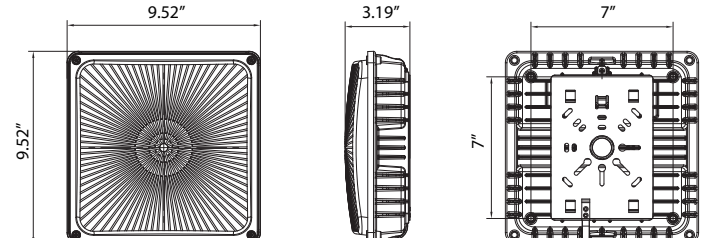

Net Weight: 60W: 5.070lb