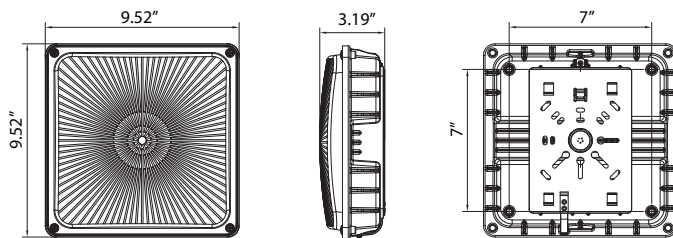

Dimensional drawing

Net Weight: 27W: 3.615lb 40W: 4.166lb