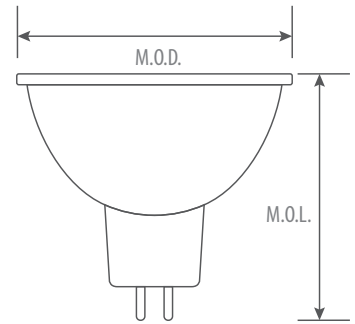

Dimensional drawing

Product Specification

Ordering Code	ES	Model Number	Watts	Replacement Incandescent	Base	Voltage (V)	Hour Rating	Beam Angle	Initial Lumens(lm)	CCT(K)	CRI	C.B.C.P	Enclosed Fixture Application	Damp LOC.	M.O.D. (inch)	M.O.L. (inch)	Case QTY.
HD-MR16																	
1782225	Y	HD-MR16/9W/30/SP15/GU5.3/D/HL	9	60W	GU5.3	12	25,000	15°	685	3000	80	6800	Y	Y	1.97	1.87	50
1782226	Y	HD-MR16/9W/30/FL25/GU5.3/D/HL	9	60W	GU5.3	12	25,000	25°	685	3000	80	3200	Y	Y	1.97	1.87	50
1782227	Y	HD-MR16/9W/30/FL35/GU5.3/D/HL	9	60W	GU5.3	12	25,000	35°	685	3000	80	1850	Y	Y	1.97	1.87	50
1782228	Y	HD-MR16/9W/30/FL35/GU5.3/D/I90	9	40W	GU5.3	12	25,000	35°	565	3000	90	1463	Y	Y	1.97	1.87	50
1762177	Y	HD-MR16/7W/27/FL35/GU5.3/D	7	40W	GU5.3	12	25,000	35°	500	2700	80	1340	Y	Y	1.96	2.0	50
1762257	Y	HD-MR16/7W/30/FL35/GU5.3/D	7	40W	GU5.3	12	25,000	35°	500	3000	80	1345	Y	Y	1.96	2.0	50
1762456	Y	HD-MR16/7W/40/FL35/GU5.3/D	7	40W	GU5.3	12	25,000	35°	500	4000	80	1350	Y	Y	1.96	2.0	50
VASO-MR16, Glass Housing																	
1762198	Y	VASO-MR16/6W/27/FL35/GU5.3/D	6	40W	GU5.3	12	25,000	35°	450	2700	80	877	Y	Y	1.97	1.8	50
1762760	Y	VASO-MR16/6W/30/FL35/GU5.3/D	6	40W	GU5.3	12	25,000	35°	450	3000	80	877	Y	Y	1.97	1.8	50
1762847	Y	VASO-MR16/6W/40/FL35/GU5.3/D	6	40W	GU5.3	12	25,000	35°	450	4000	80	877	Y	Y	1.97	1.8	50
1762038	Y	VASO-MR16/7W/30/WFL40/GU10/D	7	50W	GU10	120	25,000	40°	520	3000	80	895	-	Y	1.97	2.17	50
1762894	Y	VASO-MR16/7W/40/WFL40/GU10/D	7	50W	GU10	120	25,000	40°	520	4000	80	895	-	Y	1.97	2.17	50