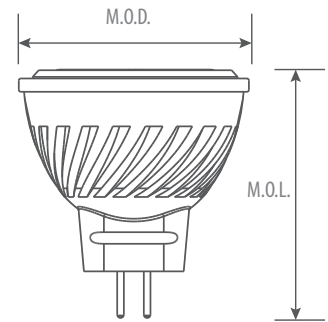

LED LAMP

VIVID Series

VIV-MR11/3W

Features & Benefits

3W replaces 20W incandescent	25,000 hour average life
12V GU4 base	Suitable for the enclosed fixture, Damp location rated
Flood beam spread	High CRI (80+), non-dimmable

Dimensional drawing

Warranty & Cautions

2-year limited warranty
Operating temperature range between -20°C and +45°C
UL/cUL listed, FCC compliant, RoHS compliant

Product Specification

Ordering Code	Model Number	Watts	Replacement Incandescent	Base	Voltage (V)	Hour Rating	Beam Angle	Initial Lumens(lm)	CCT(K)	CRI	C.B.C.P.	M.O.D. (inch)	M.O.L. (inch)	Case QTY.
1761244	VIV-MR11/3W/30/FL/GU4	3	20W	GU4	12	25,000	30°	200	3000	80	600	1.38	1.5	200

Ordering Information Example: VIV-MR11/3W/30/FL/GU4

LED CLASS	LAMP TYPE	WATTAGE	CCT(K)	BEAM SPREAD	BASE
VIV (Vivid)	MR11	3W	30 (3000K)	FL (Flood)	GU4