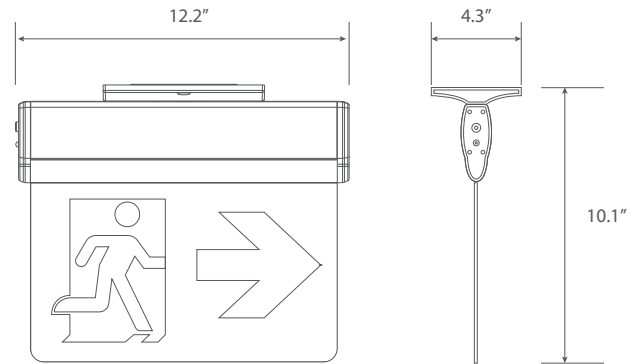

LED FIXTURE

TL Series

LED Emergency

TL-RMES201

"Running Man" LED Edge-lit Emergency Sign

Features & Benefits

- Injection-molded thermoplastic ABS housing
- Easy installation
- Ni-cd battery backup for 90 minutes
- Universal (wall, side, ceiling) mounting
- Super bright SMD LED
- 120/347VAC input voltage, 3W
- cUL listed / IP20
- Test switch and charge indicator light

Dimensional Drawing

Warranty

- 5-year limited warranty in commercial use from the date of purchase
- Operating temperature range between 0°C and +40°C

Ordering Information Example: TL-RMES201

Family Name	Fixture Type	Model
TL (Turolight)	RMES ("Running Man" Emergency Sign)	201 (Edge-lit Emergency Sign)

Product Specification

Ordering Code	Model Number	Description	Wattage (W)	Input Voltage (V)	Mounting	Remote Capable	Self Powered Battery	Damp Location	Dimensions* LxW (inch)	Case QTY.
3461115	TL-RMES201	"Running Man" LED Edge-lit Emergency Sign, White Housing AC only	3W	120/347VAC	wall, side, ceiling	No	Yes (90 minutes)	Yes	12.2x10.1	6