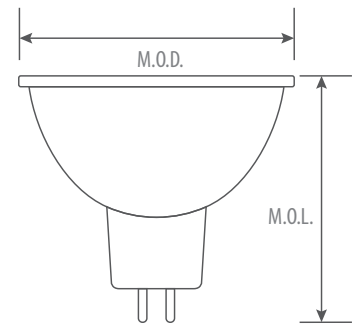

LED LAMP

VASO Series

VASO-MR16

Features & Benefits

Energy Star listed	25,000 hour average life
Glass Housing	Enclosed fixture application (GU5.3)
High CRI (80+), dimmable	Damp location approved

Warranty & Cautions

3-year limited warranty
Operating temperature range between -20°C and +45°C
cETL listed for GU5.3, cUL listed for GU10

Dimensional drawing

Product Specification

Ordering Code	ES	Model Number	Watts	Replacement Incandescent	Base	Voltage (V)	Hour Rating	Beam Angle	Initial Lumens(lm)	CCT(K)	CRI	C.B.C.P	Enclosed Fixture Application	Damp LOC.	M.O.D. (inch)	M.O.L. (inch)	Case QTY.
1762198	Y	VASO-MR16/6W/27/FL35/GU5.3/D	6	40W	GU5.3	12	25,000	35°	450	2700	80	877	Y	Y	1.97	1.8	50
1762760	Y	VASO-MR16/6W/30/FL35/GU5.3/D	6	40W	GU5.3	12	25,000	35°	450	3000	80	877	Y	Y	1.97	1.8	50
1762847	Y	VASO-MR16/6W/40/FL35/GU5.3/D	6	40W	GU5.3	12	25,000	35°	450	4000	80	877	Y	Y	1.97	1.8	50
1762038	Y	VASO-MR16/7W/30/WFL40/GU10/D	7	50W	GU10	120	25,000	40°	520	3000	80	895	-	Y	1.97	2.17	50
1762894	Y	VASO-MR16/7W/40/WFL40/GU10/D	7	50W	GU10	120	25,000	40°	520	4000	80	895	-	Y	1.97	2.17	50

Ordering Information Example: VASO-MR16/6W/27/FL35/GU5.3/D

LED CLASS	LAMP TYPE	WATTAGE	CCT(K)	BEAM ANGLE	BASE	DIMMABLE
VASO	MR16	6W 7W	27 (2700K) 30 (3000K) 40 (4000K)	FL35 (35°) WFL40 (40°)	GU5.3 GU10	D (dimmable) Blank (non dimmable)