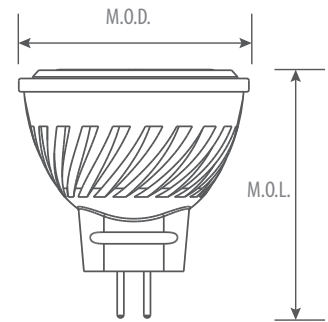

LED LAMP

VIVID Series

VIV-MR11/3W

Features & Benefits

3W replaces 20W incandescent	25,000 hour average life
12V GU4 base	Suitable for the enclosed fixture, Damp location rated
Flood beam spread	High CRI (80+), non-dimmable

Dimensional drawing

Warranty & Cautions

3-year limited warranty
Operating temperature range between -20°C and +45°C
UL/cUL listed, FCC compliant, RoHS compliant

Product Specification

Ordering Code	Model Number	Watts	Replacement Incandescent	Base	Voltage (V)	Hour Rating	Beam Angle	Initial Lumens(lm)	CCT(K)	CRI	C.B.C.P.	M.O.D. (inch)	M.O.L. (inch)	Case QTY.
1761244	VIV-MR11/3W/30/FL/GU4	3	20W	GU4	12	25,000	30°	200	3000	80	600	1.38	1.5	200

Ordering Information Example: VIV-MR11/3W/30/FL/GU4

LED CLASS	LAMP TYPE	WATTAGE	CCT(K)	BEAM SPREAD	BASE
VIV (Vivid)	MR11	3W	30 (3000K)	FL (Flood)	GU4