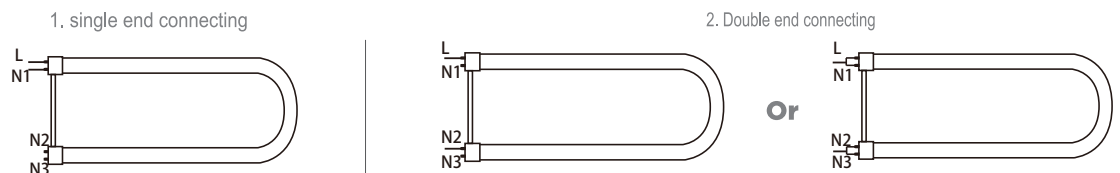

¹ For detail, you may contact your sales person or check www.turolight.com for ballast compatibility list

Dimensional drawing

Warranty & Cautions

- 5-year limited warranty for DLC listed lamps
- Bulb wall temperature range between -20°C and +45°C

Product Specification

Ordering Code	DLC	Model Number	Description	Lamp Power (Bypass W)	System Power (Ballast W)	Initial Lumen (lm)	Base	Voltage (V)	Hour Rating	Beam Angle	CCT(K)	CRI	M.O.L. (inch)	Case QTY.
1752416	Y	VIV-T8HY/U6/13W/30/F	LED T8 U6 Hybrid 13W 3000K 50000hrs G13 DLC	13	16	1900	G13	120-277	50,000	180	3000	83	24	24
1752511	Y	VIV-T8HY/U6/13W/35/F	LED T8 U6 Hybrid 13W 3500K 50000hrs G13 DLC	13	16	2000	G13	120-277	50,000	180	3500	83	24	24
1752416	Y	VIV-T8HY/U6/13W/40/F	LED T8 U6 Hybrid 13W 4000K 50000hrs G13 DLC	13	16	1900	G13	120-277	50,000	180	4000	83	24	24
1752511	Y	VIV-T8HY/U6/13W/50/F	LED T8 U6 Hybrid 13W 5000K 50000hrs G13 DLC	13	16	2000	G13	120-277	50,000	180	5000	83	24	24
1752213	Y	VIV-T8HY/U1/13W/30/F	LED T8 U1 Hybrid 13W 3000K 50000hrs G13 DLC	13	16	1800	G13	120-277	50,000	180	3000	83	22.4	24
1752302	Y	VIV-T8HY/U1/13W/35/F	LED T8 U1 Hybrid 13W 3500K 50000hrs G13 DLC	13	16	1800	G13	120-277	50,000	180	3500	83	22.4	24
1752411	Y	VIV-T8HY/U1/13W/40/F	LED T8 U1 Hybrid 13W 4000K 50000hrs G13 DLC	13	16	1900	G13	120-277	50,000	180	4000	83	22.4	24
1752507	Y	VIV-T8HY4/U1/13W/50/F	LED T8 U1 Hybrid 13W 5000K 50000hrs G13 DLC	13	16	2000	G13	120-277	50,000	180	5000	83	22.4	24

Bypass Wiring Diagram

Ordering Information

Example: VIV-T8HY/U1/13W/30/F

LED CLASS	LAMP TYPE	HYBRID	SHAPE	WATTAGE	CCT(K)	FROST
VIV (Vivid)	T8	HY (Hybrid)	U1 (U1 U-bend) U6 (U6 U-bend)	13W	30 (3000K) 35 (3500K) 40 (4000K) 50 (5000K)	F (Frost)