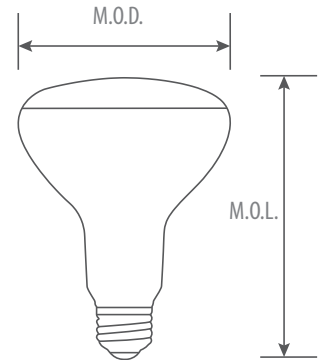

Dimensional drawing

Warranty & Cautions

3-year limited warranty
Operating temperature range between -20°C and +40°C
UL/cUL listed, FCC compliant, RoHS compliant

Product Specification

Ordering Code	ES	Model Number	Watts	Replacement Incandescent	Base	Voltage (V)	Hour Rating	Beam Angle	Initial Lumens(lm)	CCT(K)	CRI	Enclosed Fixture Application	Damp LOC.	M.O.D. (inch)	M.O.L. (inch)	Case QTY.
1752103	Y	VIV-BR30/9W/27/D	9	45W	E26	120	25,000	100°	650	2700	80	-	-	3.76	5.2	24
1752212	Y	VIV-BR30/9W/30/D	9	45W	E26	120	25,000	100°	650	3000	80	-	-	3.76	5.2	24
1752410	Y	VIV-BR30/9W/40/D	9	45W	E26	120	25,000	100°	650	4000	80	-	-	3.76	5.2	24
1752102	Y	VIV-BR40/13W/27/D	13	75W	E26	120	25,000	120°	1050	2700	80	-	Y	4.72	6.3	10
1762136	-	VIV-BR20/8W/27/D	8	35W	E26	120	25,000	120°	450	2700	80	Y	Y	2.48	3.7	20
1762813	-	VIV-BR20/8W/40/D	8	35W	E26	120	25,000	120°	450	4000	80	Y	Y	2.48	3.7	20

Ordering Information Example: VIV-BR20/9W/27/D

LED CLASS	LAMP TYPE	WATTAGE	CCT(K)	DIMMABLE
VIV (Vivid)	BR40	13W	27 (2700K)	D (dimmable)
	BR30	9W	30 (3000K)	Blank (non dimmable)
	BR20	8W	40 (4000K)