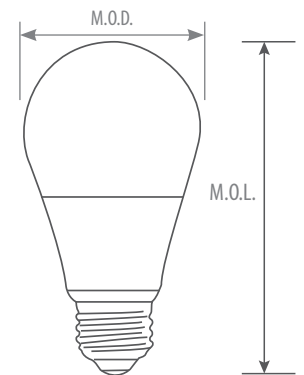

VIV-A19, MR16, PAR20/DTW

Features & Benefits

Wider color dimming range from 2200K up to 3000K
 3 DTW products fit into different fixtures, providing a full range of lighting performance from functional to relaxation

Dimensional drawing

Product Specification

Ordering Code	Model Number	Watts	Replacement Incandescent	Base	Voltage (V)	Hour Rating	Initial Lumens(lm)	CCT(K)	CRI	Damp Location	M.O.D. (inch)	M.O.L. (inch)	Case QTY.
1752000	VIV-A19/DTW/8W/30/22	8	60W	E26	120	15,000	800	2200-3000	80	Y	2.36	4.40	40
1752001	VIV-MR16/DTW/5.5W/30/22/GU10	5.5	50W	GU10	120	15,000	450	2200-3000	80	Y	1.97	2.17	50
1752002	VIV-PAR20/DTW/6.5W/30/22	6.5	50W	E26	120	15,000	500	2200-3000	80	Y	2.47	3.46	50