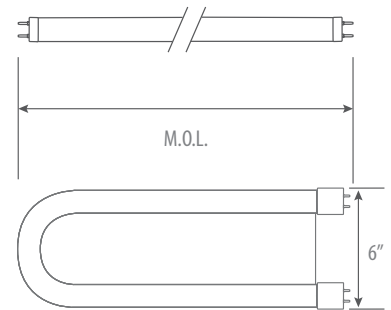

Dimensional drawing

Product Specification

Ordering Code	DLC	Model Number	Nominal Lamp Power (Watts)	System Power (Watts)			Initial Lumen (lm)			Base	Voltage (V)	Hour Rating	Beam Angle	CCT(K)	CRI	M.O.L. (inch)	Case QTY.
				Low BF (0.78)	Normal BF (0.88)	High BF (1.16)	Low BF (0.78)	Normal BF (0.88)	High BF (1.16)								
T8DFSP/N (NANO)																	
1762023	Y	VIV-T8DFSP/N/15W/30/F	15	15	18	24	1700	2100	2800	G13	120-277, 347	50,000	160	3000	83	48	25
1762367	Y	VIV-T8DFSP/N/15W/35/F	15	15	18	24	1700	2100	2800	G13	120-277, 347	50,000	160	3500	83	48	25
1762884	Y	VIV-T8DFSP/N/15W/40/F	15	15	18	24	1800	2200	2900	G13	120-277, 347	50,000	160	4000	83	48	25
1762555	Y	VIV-T8DFSP/N/15W/50/F	15	15	18	24	1800	2200	2900	G13	120-277, 347	50,000	160	5000	83	48	25
T8DFSP4																	
1762867	Y	VIV-T8DFSP4/9W/40/F	9	9	12	17	950	1350	2050	G13	120-277, 347	50,000	180	4000	83	24	25
1762543	Y	VIV-T8DFSP4/9W/50/F	9	9	12	17	1000	1400	2100	G13	120-277, 347	50,000	180	5000	83	24	25
1762735	Y	VIV-T8DFSP4/13W/30/F	13	13	16	22	1400	1800	2500	G13	120-277, 347	50,000	180	3000	83	48	25
1762339	Y	VIV-T8DFSP4/13W/35/F	13	13	16	22	1450	1850	2550	G13	120-277, 347	50,000	180	3500	83	48	25
1762822	Y	VIV-T8DFSP4/13W/40/F	13	13	16	22	1500	1900	2600	G13	120-277, 347	50,000	180	4000	83	48	25
1762524	Y	VIV-T8DFSP4/13W/50/F	13	13	16	22	1600	2000	2700	G13	120-277, 347	50,000	180	5000	83	48	25
1762736	Y	VIV-T8DFSP4/15W/30/F	15	15	18	28	1700	2100	2800	G13	120-277, 347	50,000	180	3000	83	48	25
1762340	Y	VIV-T8DFSP4/15W/35/F	15	15	18	28	1700	2100	2800	G13	120-277, 347	50,000	180	3500	83	48	25
1762823	Y	VIV-T8DFSP4/15W/40/F	15	15	18	28	1800	2200	2900	G13	120-277, 347	50,000	180	4000	83	48	25
1762525	Y	VIV-T8DFSP4/15W/50/F	15	15	18	28	1800	2200	2900	G13	120-277, 347	50,000	180	5000	83	48	25
1763439	-	VIV-T8DFSP4/20W/40/F/5FT	20	20	23	30	1800	2200	2900	G13	120-277, 347	50,000	180	4000	83	60	25
1763517	-	VIV-T8DFSP4/20W/50/F/5FT	20	20	23	30	1900	2300	3000	G13	120-277, 347	50,000	180	5000	83	60	25