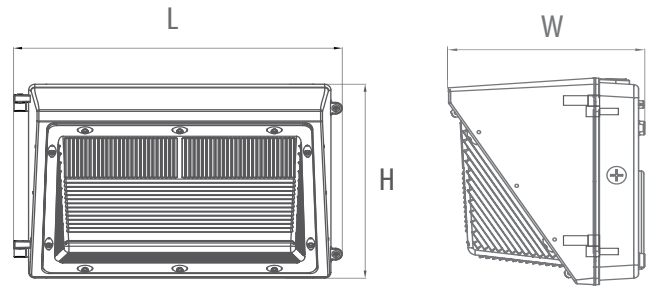

LED FIXTURE

SSL Series

LED Glass Wall Pack SSL-WP1T

Impact Resistant Tempered Glass lens, 120-347V auto-sensing driver
Selectable wattage and selectable kelvin selection

5-year limited warranty

Operating temperature range -40° C ~ +40° C

Features & Benefits

- cULus listed, DLC Premium
- 120-347V auto sensing driver, 0-10V dimming
- Selectable CCT (30K/40K/50K), selectable wattage
- Junction box or wall mounted directly
- Die-cast aluminum with durable dark bronze or black coat finish
- Photocell sensor optional
- L70 @ 50,000 Hrs, CRI≥80
- IP 65, wet location rated

Dimensional Drawing

Ordering Information Example: SSL-WP1T/60M/MW/MK/120-347V/D/DB

Family Name	Fixture Type	Wattage	CCT	Voltage	Dimmable	Finish	Options
SSL (Solid state lighting)	WP1T (LED glass wall pack)	40W 60M/MW (Max. 60W Selectable Wattage) 100L/MW (Max. 100W Selectable Wattage) 120XL/MW (Max. 120W Selectable Wattage)	MK (Selectable Kelvin/CCT)	120-347V	D (Dimmable)	DB (Dark bronze) BLK (Black)	Photocell