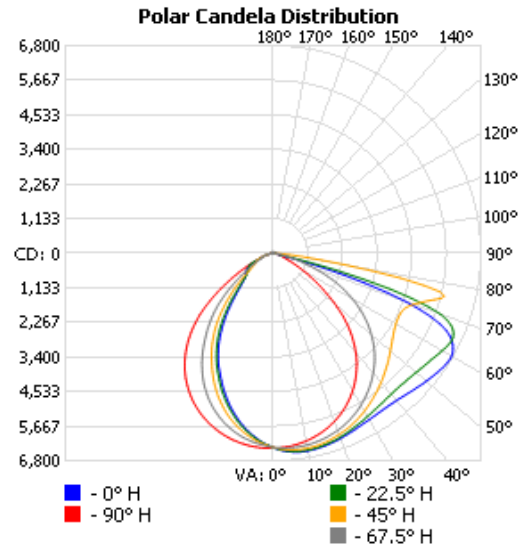

LED Full Cutoff Wall Pack

SSL-WP3T	Segment	Wattage Range	Lumen Range
	Commercial & Industrial	Selectable Wattage (25W-150W)	2,575-18,400lm

Features

- Modern Design Compact Wallpack with Glass diffuser for long life.
- IP65 Wet Location rated with operating temperature range of -40 °C ~ +40 °C.
- Field Selectable (CCT 3000K, 4000K & 5000K) and wattage (25W - 60W in 60M & 90W - 150W in 150L model).
- Efficacy of ≥ 120 lm/W with 120-347V LED Auto-Sensing driver

Dimensional Drawing

Medium Size

Large Size

Polar Candela

Applications

Malls

Hotels

Industry

Family Name	Fixture Type	Type	Wattage	CCT	Voltage	Dimmable	Photocell	Finish
SSL (Solid state lighting)	WP3T (LED full cutoff wall pack)	60M (Max. 60W, medium size) 150L (Max. 150W, large size)	MW (Selectable Wattage)	MK (Selectable Kelvin/CCT) 22 (2200)	120-347V	D (Dimmable)	PC (Photocell)	DB (Dark bronze) BK (Black)