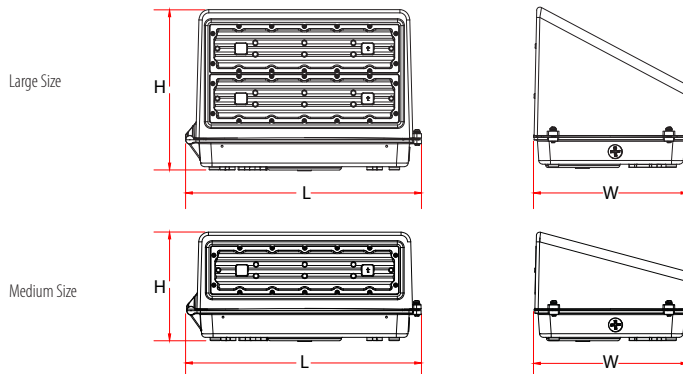

LED Full Cutoff Wall Pack

SSL-WP3T	Segment	Wattage Range	Lumen Range
	Commercial & Industrial	Selectable Wattage (25W-150W)	2,575-18,400lm

Features

- Modern Design Compact Wallpack with Glass diffuser for long life.
- IP65 Wet Location rated with operating temperature range of -40 °C ~ +40 °C.
- Field Selectable (CCT 3000K, 4000K & 5000K) and wattage (25W - 60W in 60M & 90W - 150W in 150L model).
- Efficacy of ≥ 120 lm/W with 120-347V LED Auto-Sensing driver

Dimensional Drawing

Medium Size

Large Size

Polar Candela

Applications

Malls

Hotels

Industry