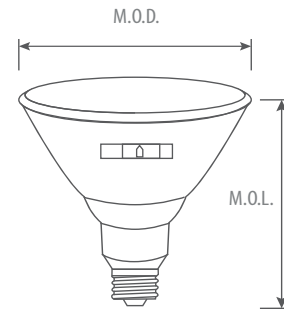

PAR LED Lamps

HD-PAR/I90/5CCT

3-year limited warranty

Operating temperature range -40 °C ~ +40 °C

Features & Benefits

- cETLus listed
- 5CCT Selectable (27/30/35/40/50K)
- High CRI (90+), Dimmable
- Glass lens with perfect light distribution
- 25,000 hrs average life
- Web location rated

Dimensional Drawing

Ordering Information Example: HD-PAR30LN/I90/12W/5CCT/WFL40/D/BK

Family Name	Lamp Type	CRI	Wattage	CCT	Beam Angle	Dimmable	Finish
HD	PAR20 PAR30LN (PAR30 Long neck) PAR38	I90 (CRI 90+)	7W 12W 16W	5CCT (5CCT Selectable)	WFL40 (40°)	D (Dimmable)	BK (Black) Blank (White)

Product Specification

Ordering Code	Model Number	Wattage (W)	Base	Voltage (V)	Hour Rating	Beam Angle	Initial Lumens(lm)	CCT(K)	CRI	Enclosed Fixture Application	Wet Location	M.O.D. (inch)	M.O.L. (inch)	Case QTY.
1783001	HD-PAR38/I90/16W/5CCT/WFL40/D	16	E26	120	25,000	40°	1400	27/30/35/40/50	90	No	Yes	4.8	5.31	20
1783003	HD-PAR38/I90/16W/5CCT/WFL40/D/BK	16	E26	120	25,000	40°	1400	27/30/35/40/50	90	No	Yes	4.8	5.31	20
1782004	HD-PAR30LN/I90/12W/5CCT/WFL40/D	12	E26	120	25,000	40°	840	27/30/35/40/50	90	No	Yes	3.74	4.84	30
1782006	HD-PAR30LN/I90/12W/5CCT/WFL40/D/BK	12	E26	120	25,000	40°	840	27/30/35/40/50	90	No	Yes	3.74	4.84	30
1781001	HD-PAR20/I90/7W/5CCT/WFL40/D	7	E26	120	25,000	40°	500	27/30/35/40/50	90	No	Yes	2.47	3.46	50
1781003	HD-PAR20/I90/7W/5CCT/WFL40/D/BK	7	E26	120	25,000	40°	500	27/30/35/40/50	90	No	Yes	2.47	3.46	50