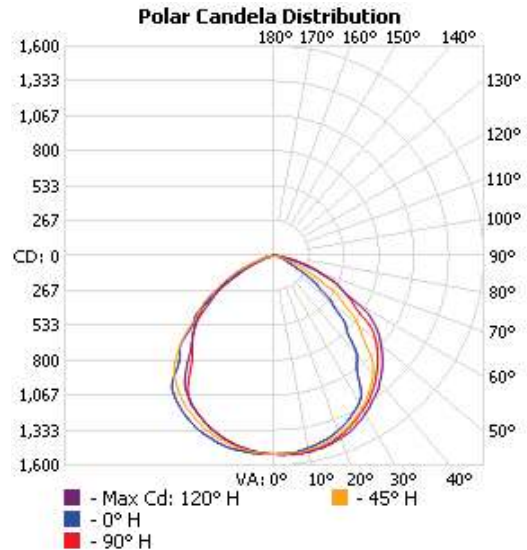

Polar Candela

Applications

Malls

Hotels

Residences

Office Complex