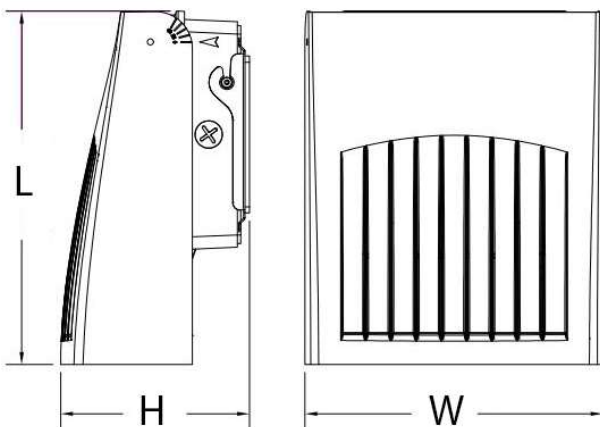

### Controls:

Compatible with 0-10V Dimming

Head adjustable 0° ~ 90°

## Dimensional Drawing