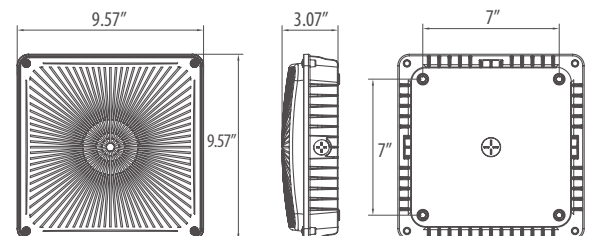

Dimensional drawing

Ordering Information

Example: SSL-CP1/45W/50/UNV/BK/D

Family Name	Fixture Type	Wattage	CCT	Voltage (V)	Body Finish	Dimmable
SSL (Solid State Lighting)	CP1 (Canopy) CP1S (High Lumen Canopy)	65W 45W	50 (5000K)	UNV (120~277V) 347 (347V)	BK (Black)	D(Dimmable) Blank (Non-Dimmable)