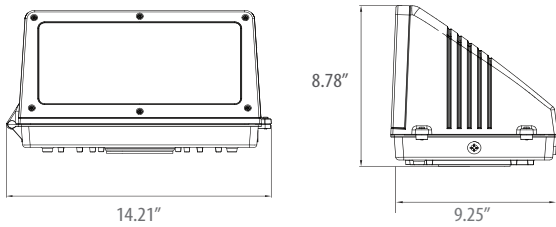

¹ Only applicable with 347V to 277V stepdown transformer

Full Cutoff LED Wall Pack

SSL-WP3

Ordering Information Example: SSL-WP3/45W/50/UNV/DB

Family Name	Fixture Type	Wattage	CCT	Voltage (V)	Body Finish	Mounting	Options
SSL (Solid State Lighting)	WP3 (Full Cutoff Wall Pack)	50W, 45W 75W, 70W 95W, 90W 145W, 135W	50 (5000K)	UNV (120-277V) 347V	DB (Dark Bronze)	Wall	Photocell Sensor

Dimensional Drawing

45W~75W OUTPUT

90W~145W OUTPUT

Wiring Instruction (With Photocell)