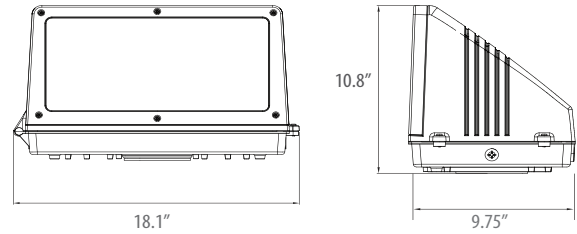

¹ Only applicable with 347V to 277V stepdown transformer

Full Cutoff LED Wall Pack

SSL-WP3

Ordering Information Example: SSL-WP3/45W/50/UNV/DB

Family Name	Fixture Type	Wattage	CCT	Voltage (V)	Body Finish	Mounting	Options
SSL (Solid State Lighting)	WP3 (Full Cutoff Wall Pack)	50W, 45W 75W, 70W 95W, 90W 145W, 135W	50 (5000K)	UNV (120-277V) 347V	DB (Dark Bronze)	Wall	Photocell Sensor

Dimensional Drawing

45W~75W OUTPUT

90W~145W OUTPUT

Wiring Instruction (With Photocell)