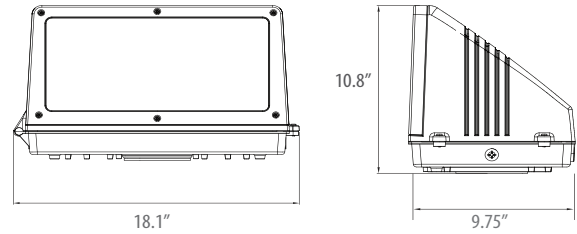

90W~145W OUTPUT