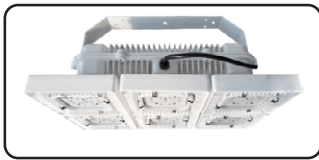

LED Flood

NXL-FL

Product Specification

Ordering Code	DLC	Model Number	Wattage (W)	Input Voltage (V)	IP	Lum/W	Initial Lumens (lm)	Hour Rating		CCT (K)	CRI	IES Type	Housing Colour	Dimension L×W×H(mm)	Case QTY.
								L70	L90						
3687100		NXL-FL/120W/5/50/UNV/GLC/WM	120	120-277	65	144	17,260	50,000	36,000	5000	80	V	Black	490 x 160 x 140	1
3687101		NXL-FL/150W/5/50/UNV/GLC/WM	150	120-277	65	142	21,240	50,000	36,000	5000	80	V	Black	490 x 160 x 140	1
3687102		NXL-FL/180W/5/50/UNV/GLC/WM	180	120-277	65	147	26,400	50,000	36,000	5000	80	V	Black	490 x 330 x 140	1
3687103		NXL-FL/240W/5/50/UNV/GLC/WM	240	120-277	65	143	34,370	50,000	36,000	5000	80	V	Black	490 x 330 x 140	1
3688100		NXL-FL/300W/5/50/UNV/GLC/WM	300	120-277	65	143	42,760	50,000	36,000	5000	80	V	Black	490 x 330 x 140	1
3687203		NXL-FL/120W/5/50/HVU/GLC/WM	120	347-480	65	144	17,260	50,000	36,000	5000	80	V	Black	490 x 160 x 140	1
3687204		NXL-FL/150W/5/50/HVU/GLC/WM	150	347-480	65	142	21,240	50,000	36,000	5000	80	V	Black	490 x 160 x 140	1
3687205		NXL-FL/180W/5/50/HVU/GLC/WM	180	347-480	65	147	26,400	50,000	36,000	5000	80	V	Black	490 x 330 x 140	1
3687206		NXL-FL/240W/5/50/HVU/GLC/WM	240	347-480	65	143	34,370	50,000	36,000	5000	80	V	Black	490 x 330 x 140	1
3688202		NXL-FL/300W/5/50/HVU/GLC/WM	300	347-480	65	143	42,760	50,000	36,000	5000	80	V	Black	490 x 330 x 140	1

Bracket Type

WM - Wall Mounting