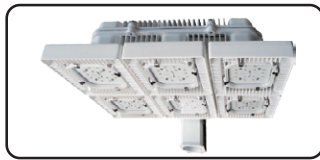

System light efficacy ≥ 142 Lumens per watt

Black / White powder coated finish die cast aluminum housing prevents corrosion and looks incredible

Long life advanced thermal dynamics and heat dissipation

Rugged construction for high vibration

Bracket Type

WM - Wall Mounting

SFV - Slip Fitter by vertical

SSF - Square Slip Fitter

HK - Hook