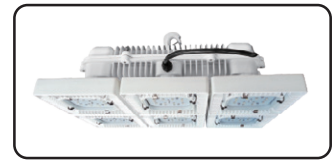

Bracket Type

WM - Wall Mounting

SFV - Slip Fitter by vertical

SSF - Square Slip Fitter

HK - Hook