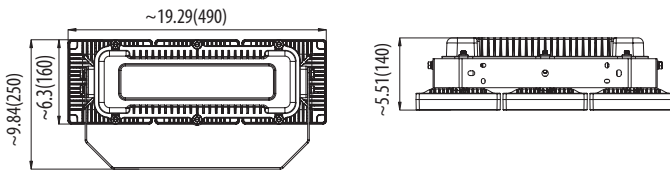

Dimensional drawing

120W~150W Output

180W~300W Output

Ordering Information Example: NXL-FL/120W/5/50/UNV/GLC/WM

Family Name	Fixture Type	Wattage	IES Type	CCT (K)	Voltage (V)	Lens	Bracket Type	Dimmable
NXL (New XL)	FL (Flood)	300W, 240W, 180W, 150W, 120W	5 (Type V)	50 (5000K)	UNV (120-277V) HVU (347-480V)	GLC (Glass, Clear)	WM (Wall Mounting) SFV (Slip Fitter by Vertical) SSF (Square Slip Fitter) HK (Hook)	D (0~10 Dimming)