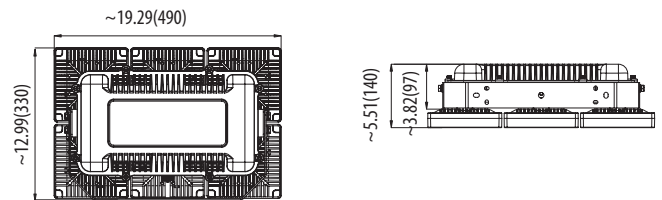

Dimensional drawing

120W~150W Output

180W~300W Output

Ordering Information Example: NXL-FL/120W/5/50/UNV/GLC/WM

Family Name	Fixture Type	Wattage	IES Type	CCT (K)	Voltage (V)	Lens	Bracket Type	Dimmable
NXL (New XL)	FL (Flood)	300W, 240W, 180W, 150W, 120W	5 (Type V)	50 (5000K)	UNV (120-277V) HVU (347-480V)	GLC (Glass, Clear)	WM (Wall Mounting) SFV (Slip Fitter by Vertical) SSF (Square Slip Fitter) HK (Hook)	D (0~10 Dimming)