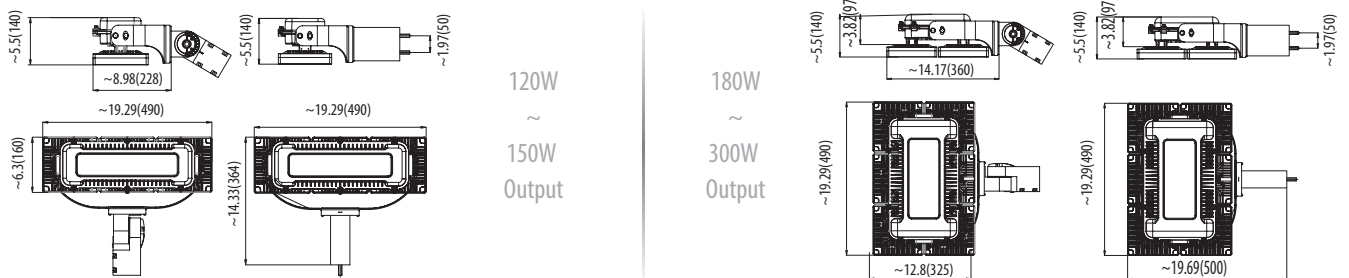

Dimensional drawing

Ordering Information

Example: NXL-SB/120W/3/50/UNV/PCF/SFV

Family Name	Fixture Type	Wattage	IES Type	CCT	Voltage (V)	Lens	Bracket Type	Dimmable
NXL (New XL)	SB (Shoe Box)	300W, 240W 180W, 150W 120W	3 (Type III)	50 (5000K)	UNV (120~277V)	PCF (PC Lens Frosted)	SFV (Slip Fitter by Vertical) SSF (Square Slip Fitter)	D (0~10 Dimming)