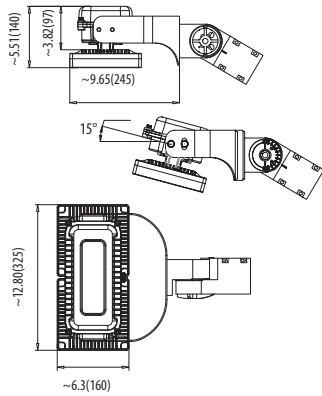

LED Slim Flood

NXL-SFL

Product Specification

Ordering Code	DLC	Model Number	Wattage (W)	Input Voltage (V)	IP	Lum/W	Initial Lumens (lm)	Hour Rating L70	Hour Rating L90	CCT (K)	CRI	IES Type	Housing Colour	Dimension L×W×H(mm)	Case QTY.
3686106	Y	NXL-SFL/60W/5/50/UNV/GLC/WM	60	120-277	65	148	8,900	50,000	36,000	5000	80	V	Black	325 x 160 x 140	1
3686107	Y	NXL-SFL/80W/5/50/UNV/GLC/WM	80	120-277	65	138	11,060	50,000	36,000	5000	80	V	Black	325 x 160 x 140	1
3686108	Y	NXL-SFL/100W/5/50/UNV/GLC/WM	100	120-277	65	136	13,640	50,000	36,000	5000	80	V	Black	325 x 160 x 140	1
3666214	Y	NXL-SFL/60W/5/50/HVU/GLC/WM	60	347-480	65	148	8,900	50,000	36,000	5000	80	V	Black	325 x 160 x 140	1
3666215	Y	NXL-SFL/80W/5/50/HVU/GLC/WM	80	347-480	65	138	11,060	50,000	36,000	5000	80	V	Black	325 x 160 x 140	1
3686203	Y	NXL-SFL/100W/5/50/HVU/GLC/WM	100	347-480	65	136	13,640	50,000	36,000	5000	80	V	Black	325 x 160 x 140	1

Bracket Type

SFV - Slip Fitter by vertical

SSF - Square Slip Fitter

HK - Hook

WM - Wall Mounting

Hook installation

Pole Installation