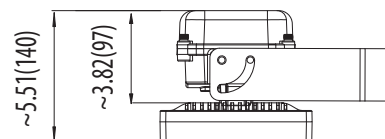

Dimensional drawing

Ordering Information Example: NXL-SFL/60W/5/50/UNV/GLC/WM

Family Name	Fixture Type	Wattage	IES Type	CCT (K)	Voltage (V)	Lens	Bracket Type	Dimmable
NXL (New XL)	SFL (Slim Flood)	100W 80W 60W	5 (Type V)	50 (5000K)	UNV (120-277V) HVV (347-480V)	GLC (Glass, Clear)	WM (Wall Mounting) SFV (Slip Fitter by Vertical) SSF (Square Slip Fitter) HK (Hook) SFL (Slip Fitter in Line)	D (0~10 Dimming)