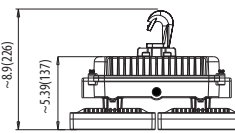

Bracket Type

SFV - Slip Fitter by vertical

SSF - Square Slip Fitter

HK - Hook

WM - Wall Mounting

Hook installation

Pole Installation