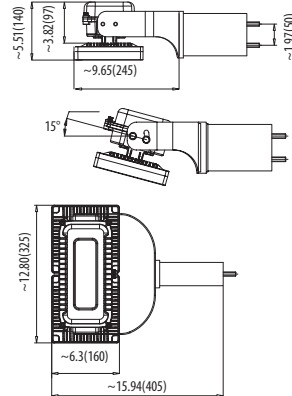

LED Slim Flood

NXL-SFL

Product Specification

Ordering Code	DLC	Model Number	Wattage (W)	Input Voltage (V)	IP	Lum/W	Initial Lumens (lm)	Hour Rating L70	Hour Rating L90	CCT (K)	CRI	IES Type	Housing Colour	Dimension L×W×H(mm)	Case QTY.
3686106	Y	NXL-SFL/60W/5/50/UNV/GLC/WM	60	120-277	65	148	8,900	50,000	36,000	5000	80	V	Black	325 x 160 x 140	1
3686107	Y	NXL-SFL/80W/5/50/UNV/GLC/WM	80	120-277	65	138	11,060	50,000	36,000	5000	80	V	Black	325 x 160 x 140	1
3686108	Y	NXL-SFL/100W/5/50/UNV/GLC/WM	100	120-277	65	136	13,640	50,000	36,000	5000	80	V	Black	325 x 160 x 140	1
3666214	Y	NXL-SFL/60W/5/50/HVU/GLC/WM	60	347-480	65	148	8,900	50,000	36,000	5000	80	V	Black	325 x 160 x 140	1
3666215	Y	NXL-SFL/80W/5/50/HVU/GLC/WM	80	347-480	65	138	11,060	50,000	36,000	5000	80	V	Black	325 x 160 x 140	1
3686203	Y	NXL-SFL/100W/5/50/HVU/GLC/WM	100	347-480	65	136	13,640	50,000	36,000	5000	80	V	Black	325 x 160 x 140	1

Bracket Type

SFV - Slip Fitter by vertical

SSF - Square Slip Fitter

HK - Hook

WM - Wall Mounting

Hook installation

Pole Installation