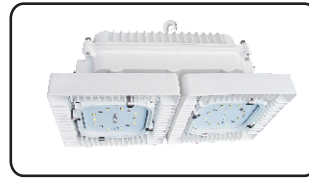

LED FIXTURE

NXL Series

LED Slim Flood

NXL-SFL

LED Slim Flood Lighting Fixture with vertical 'chimney' thermal design

Features & Benefits

CUL listed, DLC

System light efficacy ≥ 136 Lumens per watt

Family Name	Fixture Type	Wattage	IES Type	CCT (K)	Voltage (V)	Lens	Bracket Type	Dimmable
NXL (New XL)	SFL (Slim Flood)	100W 80W 60W	5 (Type V)	50 (5000K)	UNV (120-277V) HVV (347-480V)	GLC (Glass, Clear)	WM (Wall Mounting) SFV (Slip Fitter by Vertical) SSF (Square Slip Fitter) HK (Hook) SFL (Slip Fitter in Line)	D (0~10 Dimming)

LED Slim Flood

NXL-SFL

Product Specification

Ordering Code	DLC	Model Number	Wattage (W)	Input Voltage (V)	IP	Lum/W	Initial Lumens (lm)	Hour Rating L70	Hour Rating L90	CCT (K)	CRI	IES Type	Housing Colour	Dimension L×W×H(mm)	Case QTY.
3686106	Y	NXL-SFL/60W/5/50/UNV/GLC/WM	60	120-277	65	148	8,900	50,000	36,000	5000	80	V	Black	325 x 160 x 140	1
3686107	Y	NXL-SFL/80W/5/50/UNV/GLC/WM	80	120-277	65	138	11,060	50,000	36,000	5000	80	V	Black	325 x 160 x 140	1
3686108	Y	NXL-SFL/100W/5/50/UNV/GLC/WM	100	120-277	65	136	13,640	50,000	36,000	5000	80	V	Black	325 x 160 x 140	1
3666214	Y	NXL-SFL/60W/5/50/HVU/GLC/WM	60	347-480	65	148	8,900	50,000	36,000	5000	80	V	Black	325 x 160 x 140	1
3666215	Y	NXL-SFL/80W/5/50/HVU/GLC/WM	80	347-480	65	138	11,060	50,000	36,000	5000	80	V	Black	325 x 160 x 140	1
3686203	Y	NXL-SFL/100W/5/50/HVU/GLC/WM	100	347-480	65	136	13,640	50,000	36,000	5000	80	V	Black	325 x 160 x 140	1

Bracket Type

SFV - Slip Fitter by vertical

SSF - Square Slip Fitter

HK - Hook

WM - Wall Mounting

Hook installation

Pole Installation