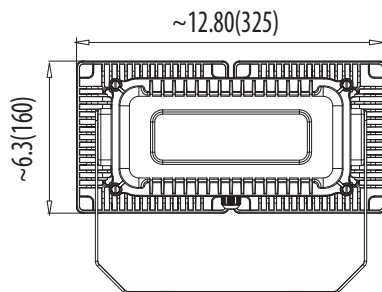

Dimensional drawing

Ordering Information Example: NXL-SFL/60W/5/50/UNV/GLC/WM

Family Name	Fixture Type	Wattage	IES Type	CCT (K)	Voltage (V)	Lens	Bracket Type	Dimmable
NXL (New XL)	SFL (Slim Flood)	100W 80W 60W	5 (Type V)	50 (5000K)	UNV (120-277V) HVV (347-480V)	GLC (Glass, Clear)	WM (Wall Mounting) SFV (Slip Fitter by Vertical) SSF (Square Slip Fitter) HK (Hook) SFL (Slip Fitter in Line)	D (0~10 Dimming)