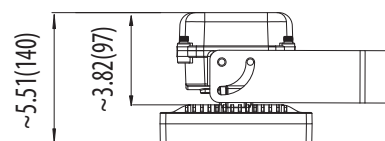

Applications

Parks, Shopping Malls, Outlets, Plazas, City Halls, Historical Sites, Parking Lots, Road Lighting

Dimensional drawing

Ordering Information Example: NXL-SFL/60W/5/50/UNV/GLC/WM

Family Name	Fixture Type	Wattage	IES Type	CCT (K)	Voltage (V)	Lens	Bracket Type	Dimmable
NXL (New XL)	SFL (Slim Flood)	100W 80W 60W	5 (Type V)	50 (5000K)	UNV (120-277V) HVV (347-480V)	GLC (Glass, Clear)	WM (Wall Mounting) SFV (Slip Fitter by Vertical) SSF (Square Slip Fitter) HK (Hook) SFL (Slip Fitter in Line)	D (0~10 Dimming)

LED Slim Flood

NXL-SFL

Product Specification

Ordering Code	Model Number	Wattage (W)	Input Voltage (V)	IP	Lum/W	Initial Lumens (lm)	Hour Rating L70	Hour Rating L90	CCT (K)	CRI	IES Type	Housing Colour	Dimension L×W×H(mm)	Case QTY.
3686106	NXL-SFL/60W/5/50/UNV/GLC/WM	60	120-277	65	148	8,900	50,000	36,000	5000	80	V	Black	325 x 160 x 140	1
3686107	NXL-SFL/80W/5/50/UNV/GLC/WM	80	120-277	65	138	11,060	50,000	36,000	5000	80	V	Black	325 x 160 x 140	1
3686108	NXL-SFL/100W/5/50/UNV/GLC/WM	100	120-277	65	136	13,640	50,000	36,000	5000	80	V	Black	325 x 160 x 140	1
3666214	NXL-SFL/60W/5/50/HVU/GLC/WM	60	347-480	65	148	8,900	50,000	36,000	5000	80	V	Black	325 x 160 x 140	1
3666215	NXL-SFL/80W/5/50/HVU/GLC/WM	80	347-480	65	138	11,060	50,000	36,000	5000	80	V	Black	325 x 160 x 140	1
3686203	NXL-SFL/100W/5/50/HVU/GLC/WM	100	347-480	65	136	13,640	50,000	36,000	5000	80	V	Black	325 x 160 x 140	1