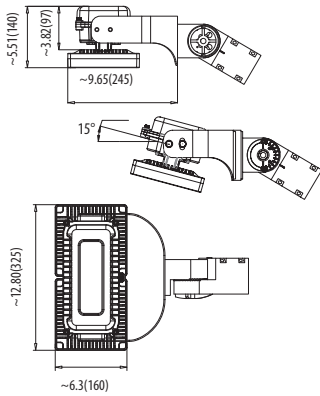

Applications

Parks, Shopping Malls, Outlets, Plazas, City Halls, Historical Sites, Parking Lots, Road Lighting

Dimensional drawing

Ordering Information Example: NXL-SFL/60W/5/50/UNV/GLC/WM

Family Name	Fixture Type	Wattage	IES Type	CCT (K)	Voltage (V)	Lens	Bracket Type	Dimmable
NXL (New XL)	SFL (Slim Flood)	100W 80W 60W	5 (Type V)	50 (5000K)	UNV (120-277V) HVV (347-480V)	GLC (Glass, Clear)	WM (Wall Mounting) SFV (Slip Fitter by Vertical) SSF (Square Slip Fitter) HK (Hook) SFL (Slip Fitter in Line)	D (0~10 Dimming)

LED Slim Flood

NXL-SFL

Product Specification

Ordering Code	Model Number	Wattage (W)	Input Voltage (V)	IP	Lum/W	Initial Lumens (lm)	Hour Rating L70	Hour Rating L90	CCT (K)	CRI	IES Type	Housing Colour	Dimension L×W×H(mm)	Case QTY.
3686106	NXL-SFL/60W/5/50/UNV/GLC/WM	60	120-277	65	148	8,900	50,000	36,000	5000	80	V	Black	325 x 160 x 140	1
3686107	NXL-SFL/80W/5/50/UNV/GLC/WM	80	120-277	65	138	11,060	50,000	36,000	5000	80	V	Black	325 x 160 x 140	1
3686108	NXL-SFL/100W/5/50/UNV/GLC/WM	100	120-277	65	136	13,640	50,000	36,000	5000	80	V	Black	325 x 160 x 140	1
3666214	NXL-SFL/60W/5/50/HVU/GLC/WM	60	347-480	65	148	8,900	50,000	36,000	5000	80	V	Black	325 x 160 x 140	1
3666215	NXL-SFL/80W/5/50/HVU/GLC/WM	80	347-480	65	138	11,060	50,000	36,000	5000	80	V	Black	325 x 160 x 140	1
3686203	NXL-SFL/100W/5/50/HVU/GLC/WM	100	347-480	65	136	13,640	50,000	36,000	5000	80	V	Black	325 x 160 x 140	1

Bracket Type

SFV - Slip Fitter by vertical

SSF - Square Slip Fitter

HK - Hook

WM - Wall Mounting

Hook installation

Pole Installation