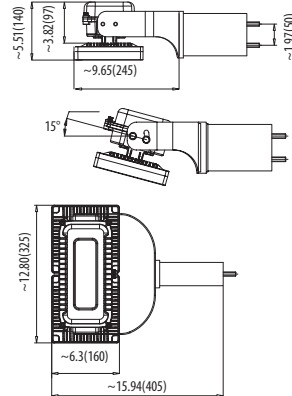

Applications

Parks, Shopping Malls, Outlets, Plazas, City Halls, Historical Sites, Parking Lots, Road Lighting

Dimensional drawing

Ordering Information Example: NXL-SFL/60W/5/50/UNV/GLC/WM

Family Name	Fixture Type	Wattage	IES Type	CCT (K)	Voltage (V)	Lens	Bracket Type	Dimmable
NXL (New XL)	SFL (Slim Flood)	100W 80W 60W	5 (Type V)	50 (5000K)	UNV (120-277V) HVV (347-480V)	GLC (Glass, Clear)	WM (Wall Mounting) SFV (Slip Fitter by Vertical) SSF (Square Slip Fitter) HK (Hook) SFL (Slip Fitter in Line)	D (0~10 Dimming)

LED Slim Flood

NXL-SFL

Product Specification

Ordering Code	Model Number	Wattage (W)	Input Voltage (V)	IP	Lum/W	Initial Lumens (lm)	Hour Rating L70	Hour Rating L90	CCT (K)	CRI	IES Type	Housing Colour	Dimension L×W×H(mm)	Case QTY.
3686106	NXL-SFL/60W/5/50/UNV/GLC/WM	60	120-277	65	148	8,900	50,000	36,000	5000	80	V	Black	325 x 160 x 140	1
3686107	NXL-SFL/80W/5/50/UNV/GLC/WM	80	120-277	65	138	11,060	50,000	36,000	5000	80	V	Black	325 x 160 x 140	1
3686108	NXL-SFL/100W/5/50/UNV/GLC/WM	100	120-277	65	136	13,640	50,000	36,000	5000	80	V	Black	325 x 160 x 140	1
3666214	NXL-SFL/60W/5/50/HVU/GLC/WM	60	347-480	65	148	8,900	50,000	36,000	5000	80	V	Black	325 x 160 x 140	1
3666215	NXL-SFL/80W/5/50/HVU/GLC/WM	80	347-480	65	138	11,060	50,000	36,000	5000	80	V	Black	325 x 160 x 140	1
3686203	NXL-SFL/100W/5/50/HVU/GLC/WM	100	347-480	65	136	13,640	50,000	36,000	5000	80	V	Black	325 x 160 x 140	1

Bracket Type

SFV - Slip Fitter by vertical

SSF - Square Slip Fitter

HK - Hook

WM - Wall Mounting

Hook installation

Pole Installation