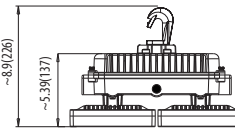

LED Slim Flood

NXL-SFL

Product Specification

Ordering Code	Model Number	Wattage (W)	Input Voltage (V)	IP	Lum/W	Initial Lumens (lm)	Hour Rating L70	Hour Rating L90	CCT (K)	CRI	IES Type	Housing Colour	Dimension L×W×H(mm)	Case QTY.
3686106	NXL-SFL/60W/5/50/UNV/GLC/WM	60	120-277	65	148	8,900	50,000	36,000	5000	80	V	Black	325 x 160 x 140	1
3686107	NXL-SFL/80W/5/50/UNV/GLC/WM	80	120-277	65	138	11,060	50,000	36,000	5000	80	V	Black	325 x 160 x 140	1
3686108	NXL-SFL/100W/5/50/UNV/GLC/WM	100	120-277	65	136	13,640	50,000	36,000	5000	80	V	Black	325 x 160 x 140	1
3666214	NXL-SFL/60W/5/50/HVU/GLC/WM	60	347-480	65	148	8,900	50,000	36,000	5000	80	V	Black	325 x 160 x 140	1
3666215	NXL-SFL/80W/5/50/HVU/GLC/WM	80	347-480	65	138	11,060	50,000	36,000	5000	80	V	Black	325 x 160 x 140	1
3686203	NXL-SFL/100W/5/50/HVU/GLC/WM	100	347-480	65	136	13,640	50,000	36,000	5000	80	V	Black	325 x 160 x 140	1

Bracket Type

SFV - Slip Fitter by vertical

SSF - Square Slip Fitter

HK - Hook

WM - Wall Mounting

Hook installation

Pole Installation