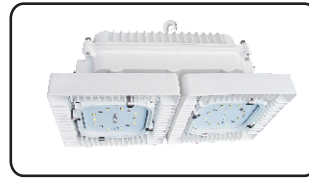

LED FIXTURE

NXL Series

LED Slim Flood NXL-SFL

LED Slim Flood Lighting Fixture with vertical 'chimney' thermal design

Features & Benefits

CUL listed

System light efficacy ≥ 136 Lumens per watt

Black powder coated finish die cast aluminum housing prevents corrosion

Applications

Parks, Shopping Malls, Outlets, Plazas, City Halls, Historical Sites, Parking Lots, Road Lighting

Dimensional drawing

Ordering Information Example: NXL-SFL/60W/5/50/UNV/GLC/WM

Family Name	Fixture Type	Wattage	IES Type	CCT (K)	Voltage (V)	Lens	Bracket Type	Dimmable
NXL (New XL)	SFL (Slim Flood)	100W 80W 60W	5 (Type V)	50 (5000K)	UNV (120-277V) HVV (347-480V)	GLC (Glass, Clear)	WM (Wall Mounting) SFV (Slip Fitter by Vertical) SSF (Square Slip Fitter) HK (Hook) SFL (Slip Fitter in Line)	D (0~10 Dimming)

LED Slim Flood

NXL-SFL

Product Specification

Ordering Code	Model Number	Wattage (W)	Input Voltage (V)	IP	Lum/W	Initial Lumens (lm)	Hour Rating L70	Hour Rating L90	CCT (K)	CRI	IES Type	Housing Colour	Dimension L×W×H(mm)	Case QTY.
3686106	NXL-SFL/60W/5/50/UNV/GLC/WM	60	120-277	65	148	8,900	50,000	36,000	5000	80	V	Black	325 x 160 x 140	1
3686107	NXL-SFL/80W/5/50/UNV/GLC/WM	80	120-277	65	138	11,060	50,000	36,000	5000	80	V	Black	325 x 160 x 140	1
3686108	NXL-SFL/100W/5/50/UNV/GLC/WM	100	120-277	65	136	13,640	50,000	36,000	5000	80	V	Black	325 x 160 x 140	1
3666214	NXL-SFL/60W/5/50/HVU/GLC/WM	60	347-480	65	148	8,900	50,000	36,000	5000	80	V	Black	325 x 160 x 140	1
3666215	NXL-SFL/80W/5/50/HVU/GLC/WM	80	347-480	65	138	11,060	50,000	36,000	5000	80	V	Black	325 x 160 x 140	1
3686203	NXL-SFL/100W/5/50/HVU/GLC/WM	100	347-480	65	136	13,640	50,000	36,000	5000	80	V	Black	325 x 160 x 140	1

Bracket Type

SFV - Slip Fitter by vertical

SSF - Square Slip Fitter

HK - Hook

WM - Wall Mounting

Hook installation

Pole Installation