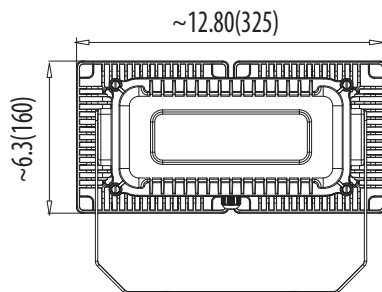

Applications

Parks, Shopping Malls, Outlets, Plazas, City Halls, Historical Sites, Parking Lots, Road Lighting

Dimensional drawing

Ordering Information Example: NXL-SFL/60W/5/50/UNV/GLC/WM

Family Name	Fixture Type	Wattage	IES Type	CCT (K)	Voltage (V)	Lens	Bracket Type	Dimmable
NXL (New XL)	SFL (Slim Flood)	100W 80W 60W	5 (Type V)	50 (5000K)	UNV (120-277V) HVV (347-480V)	GLC (Glass, Clear)	WM (Wall Mounting) SFV (Slip Fitter by Vertical) SSF (Square Slip Fitter) HK (Hook) SFL (Slip Fitter in Line)	D (0~10 Dimming)

LED Slim Flood

NXL-SFL

Product Specification

Ordering Code	Model Number	Wattage (W)	Input Voltage (V)	IP	Lum/W	Initial Lumens (lm)	Hour Rating L70	Hour Rating L90	CCT (K)	CRI	IES Type	Housing Colour	Dimension L×W×H(mm)	Case QTY.
3686106	NXL-SFL/60W/5/50/UNV/GLC/WM	60	120-277	65	148	8,900	50,000	36,000	5000	80	V	Black	325 x 160 x 140	1
3686107	NXL-SFL/80W/5/50/UNV/GLC/WM	80	120-277	65	138	11,060	50,000	36,000	5000	80	V	Black	325 x 160 x 140	1
3686108	NXL-SFL/100W/5/50/UNV/GLC/WM	100	120-277	65	136	13,640	50,000	36,000	5000	80	V	Black	325 x 160 x 140	1
3666214	NXL-SFL/60W/5/50/HVU/GLC/WM	60	347-480	65	148	8,900	50,000	36,000	5000	80	V	Black	325 x 160 x 140	1
3666215	NXL-SFL/80W/5/50/HVU/GLC/WM	80	347-480	65	138	11,060	50,000	36,000	5000	80	V	Black	325 x 160 x 140	1
3686203	NXL-SFL/100W/5/50/HVU/GLC/WM	100	347-480	65	136	13,640	50,000	36,000	5000	80	V	Black	325 x 160 x 140	1