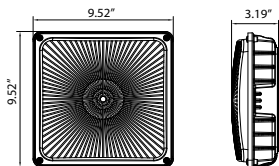

Dimensional drawing

Net Weight: 27W: 3.615lb 40W: 4.166lb