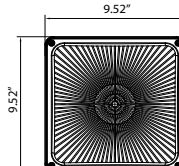

Net Weight: 60W: 5.070lb