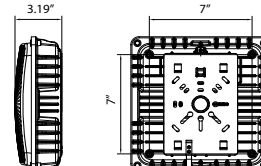

Net Weight: 60W: 5.070lb