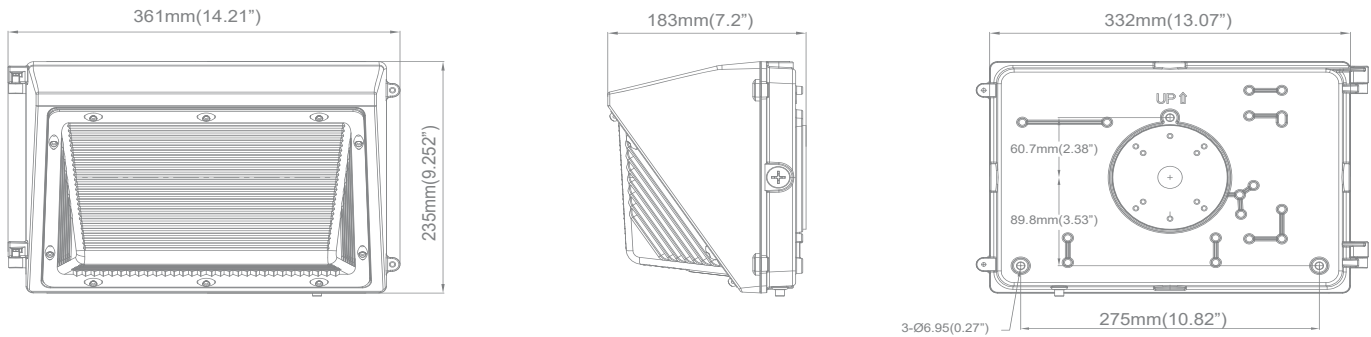

* DLC Premium (Y/P)

LED Wall Pack

SSL-WP1S

Ordering Information Example: SSL-WP1S/30W/50/UNV/DB

Family Name	Fixture Type	Wattage	CCT	Voltage (V)	Body Finish	Mounting	Options
SSL (Solid State Lighting)	WP1S(Wall Pack)	30W, 40W 65W, 90W 120W, 125W	40 (4000K) 50 (5000K)	UNV (120-277V) HVU (347-480V)	DB (Dark Bronze)	Wall	Photocell Sensor

Photometrics

Dimensional Drawing

Wiring Instruction (With Photocell)