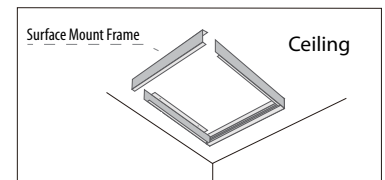

Product Specification

Ordering Code	DLC	Model Number	Wattage (W)	Voltage (V)	Hour Rating	Initial Delivered Lumens (lumen)	CCT (K)	CRI	Case QTY.
3665306	Yes	RGD-BLP/22/MW/MK/120-347/D	40-36-30W	120-347V	50,000	4287-3780-3150	35K-40K-50K	>80	2
3665307	Yes	RGD-BLP/14/MW/MK/120-347/D	40-36-30W	120-347V	50,000	4331-3780-3150	35K-40K-50K	>80	2
3665308	Yes	RGD-BLP/24/MW/MK/120-347/D	45-40-36W	120-347V	50,000	4904-4200-3780	35K-40K-50K	>80	2