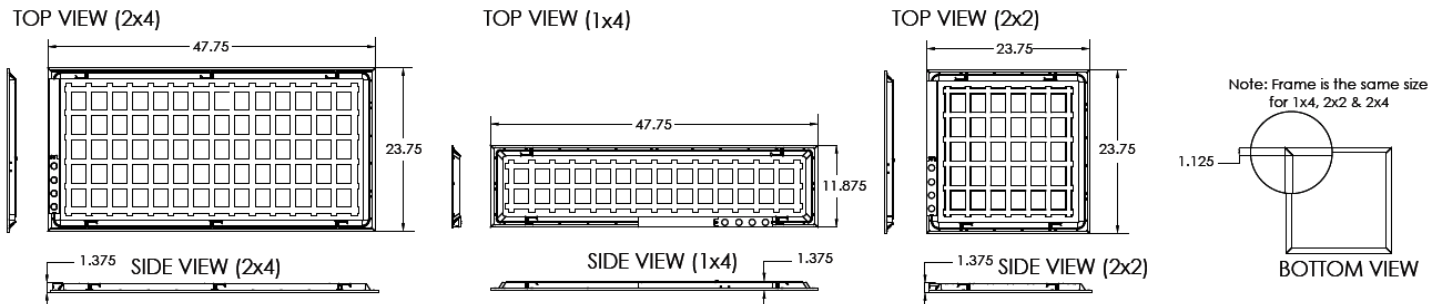

Clip For recessed grid ceiling installations, our mounting clips may be used to securely mount the RGD-BLP luminaire to the T-Bar frame or as to act as suspension points.

Dimensional drawing

Ordering Information Example: RGD-BLP/22/MW/MK/120-347/D

Family Name	Fixture Type	Size	Wattage	CCT (Kelvin)	Voltage	Dimmable
RGD (Rigid)	BLP (Backlit Panel)	22 (2'x2')	40W-36W-30W (2'x2')	35-40-50K	120-347V	D (0-10V Dim)
		14 (1'x4')	40W-36W-30W (1'x4')			
		24 (2'x4')	45W-40W-36W (2'x4')			

	W	L	H
2'x2'	23.75"	23.75"	1.375"
1'x4'	11.875"	47.75"	1.375"
2'x4'	23.75"	47.75"	1.375"

Product Specification

Ordering Code	DLC	Model Number	Wattage (W)	Voltage (V)	Hour Rating	Initial Delivered Lumens (lumen)	CCT (K)	CRI	Case QTY.
3665306	Yes	RGD-BLP/22/MW/MK/120-347/D	40-36-30W	120-347V	50,000	4287-3780-3150	35K-40K-50K	>80	2
3665307	Yes	RGD-BLP/14/MW/MK/120-347/D	40-36-30W	120-347V	50,000	4331-3780-3150	35K-40K-50K	>80	2
3665308	Yes	RGD-BLP/24/MW/MK/120-347/D	45-40-36W	120-347V	50,000	4904-4200-3780	35K-40K-50K	>80	2