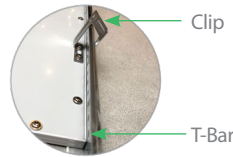

LED FIXTURE

RIGID Series

LED Backlit Panel

RGD-BLP

Ultra Slim LED Backlit Panel Luminaire with the latest options,
Multiple Wattage - Multiple Kelvin, Auto-Sensing Driver

Features & Benefits

- cUL listed, DLC
- Multiple Wattage and Multiple Kelvin (CCT)
- Ultra slim design, no UV & IR emission
- 3 Convenient sizes (1'x4', 2'x4', 2'x2')
- 120-347V Auto-sensing driver, PF >0.9
- L70 @ 50,000 Hrs, CRI ≥80

Clip For recessed grid ceiling installations, our mounting clips may be used to securely mount the RGD-BLP luminaire to the T-Bar frame or as to act as suspension points.

Dimensional drawing

Ordering Information Example: RGD-BLP/22/MW/MK/120-347/D