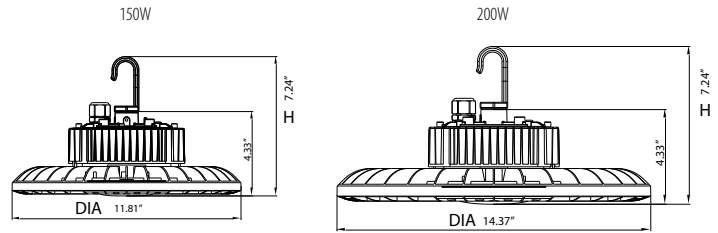

Operating temperature range -20 °C ~ +50 °C

Features & Benefits

- cUL listed, DLC (Premium), NEMA 4X certified
- System light efficacy 130 LPW
- White finish with 10' power cord, strong cast aluminium body
- Superior thermal conductivity, tilted heat sink back design for easy wash-off
- 90° beam spread, PC Lens
- 1-10V dimming
- CRI≥80, L70 @ 50,000 hrs
- IP65, wet location rated

Dimensional Drawing

Ordering Information Example: SSL-XHC/100W/40/UNV/HK/D

Family Name	Fixture Type	Wattage	CCT	Voltage (V)	Mounting	Dimmable	Options
SSL (Solid state lighting)	XHC (Xclusive high ceiling)	150W 200W	40 (4000K) 50 (5000K)	UNV (120-277V) 347V	HK (Hook mounting)	D (1-10V dimming)	SSL-XHC/16/AL/HOOD/90D SSL-XHC/16/PC/HOOD/90D SSL-XHC/COLLAR

Product Specification

Ordering Code	DLC (Premium)	Model Number	Wattage (W)	Input Voltage(V)	Hour Rating	Initial Delivered Lumens (lumen)	CCT (K)	CRI	Optics/ Distribution	Dimension DIA×H(inch)	Case QTY.
3667132	Y	SSL-XHC/150W/40/UNV/HK/D	150	120-277	50,000	20300	4000	≥80	Type V	11.81×7.24	1
3667133	Y	SSL-XHC/150W/50/UNV/HK/D	150	120-277	50,000	20300	5000	≥80	Type V	11.81×7.24	1
3667234	Y	SSL-XHC/150W/40/347V/HK/D	150	347	50,000	20300	4000	≥80	Type V	11.81×7.24	1
3667235	Y	SSL-XHC/150W/50/347V/HK/D	150	347	50,000	20300	5000	≥80	Type V	11.81×7.24	1
3667134	Y	SSL-XHC/200W/40/UNV/HK/D	200	120-277	50,000	27000	4000	≥80	Type V	14.37×7.24	1
3667135	Y	SSL-XHC/200W/50/UNV/HK/D	200	120-277	50,000	27000	5000	≥80	Type V	14.37×7.24	1
3667236	Y	SSL-XHC/200W/40/347V/HK/D	200	347	50,000	27000	4000	≥80	Type V	14.37×7.24	1
3667237	Y	SSL-XHC/200W/50/347V/HK/D	200	347	50,000	27000	5000	≥80	Type V	14.37×7.24	1