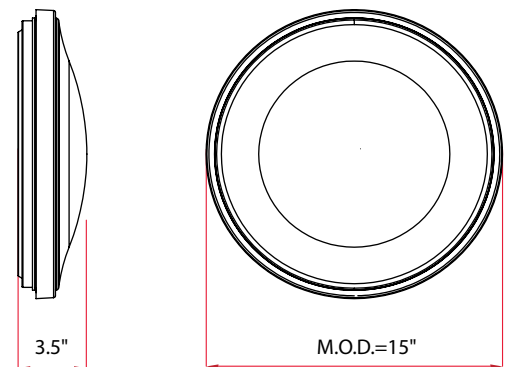

#### Product Specification

Ordering Code	Energy Star	Model Number	Description	Wattage (W)	Input Voltage (V)	Hour Rating	Initial Delivered Lumens (lumen)	CRI	Damp Location	M.O.D. (inch)	Case QTY.
3664156	Y	RGD-FM15/24W/MK/D/1R/BN	LED Flush Mount 15" 24W Multiple Kelvin 1Brush Nickle Ring	24	120	50,000	1800	80	Y	15	8

#### Dimensional drawing