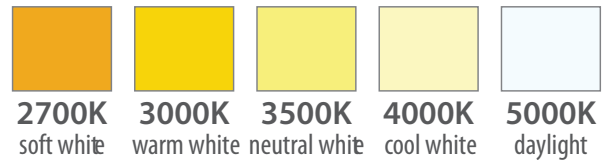

#### Features & Benefits

CETL listed, Energy Star

Size 15", CRI >80

5 CCT colour selectable 2700/3000/3500/4000/5000K

L70 @ 50,000 Hrs

TRIAC dimmable

1 Ring Brushed Nickel finish, PMMA Opal lens

Damp location approved

### 5 CCT Colour Selectable