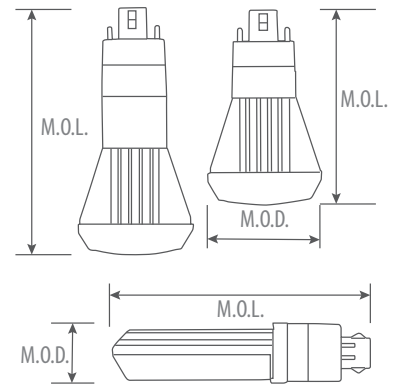

Dimensional drawing

Warranty & Cautions

- 5-year limited warranty for DLC listed lamps / 3-year limited warranty for non-DLC*
- Operating temperature range between -20°C and +45°C

Product Specification

Ordering Code	DLC	Model Number	Description	Replacement CFL	Watts	Base	Voltage (V)	Hour Rating	Beam Angle	Initial Lumen (lm)	CCT(K)	CRI	Enclosed Fixtures Application	M.O.L. (inch)	M.O.D. (inch)	Case QTY.
1762192	-	VIV-PL/DF/9W/27/H	PL Direct Fit 9W 27K Horizontal	PLC 18W/26W G24q-1,G24q-2, G24q-3 PLT 18W GX24q-2 PLT 26W GX24q-3 PLT 32W GX24q-3	9	G24q	120/277	50,000	120	800	2700	83	Y	5.20	1.61	50
1762761	Y	VIV-PL/DF/9W/30/H	PL Direct Fit 9W 30K Horizontal		9	G24q	120/277	50,000	120	950	3000	83	Y	5.20	1.61	50
1762348	Y	VIV-PL/DF/9W/35/H	PL Direct Fit 9W 35K Horizontal		9	G24q	120/277	50,000	120	1000	3500	83	Y	5.20	1.61	50
1762839	Y	VIV-PL/DF/9W/40/H	PL Direct Fit 9W 40K Horizontal		9	G24q	120/277	50,000	120	1050	4000	83	Y	5.20	1.61	50
1762537	Y	VIV-PL/DF/9W/50/H	PL Direct Fit 9W 50K Horizontal		9	G24q	120/277	50,000	120	1050	5000	83	Y	5.20	1.61	50
1762193	-	VIV-PL/DF/9W/27/V	PL Direct Fit 9W 27K Vertical		9	G24q	120/277	50,000	120	850	2700	83	Y	3.66	2.09	50
1762762	-	VIV-PL/DF/9W/30/V	PL Direct Fit 9W 30K Vertical		9	G24q	120/277	50,000	120	950	3000	83	Y	3.66	2.09	50
1762349	-	VIV-PL/DF/9W/35/V	PL Direct Fit 9W 35K Vertical		9	G24q	120/277	50,000	120	1000	3500	83	Y	3.66	2.09	50
1762840	-	VIV-PL/DF/9W/40/V	PL Direct Fit 9W 40K Vertical		9	G24q	120/277	50,000	120	1050	4000	83	Y	3.66	2.09	50
1762538	Y	VIV-PL/DF/9W/50/V	PL Direct Fit 9W 50K Vertical		9	G24q	120/277	50,000	120	950	5000	83	Y	3.66	2.09	50
1762194	-	VIV-PL/DF/9W/27/VL	PL Direct Fit 9W 27K Vertical Long		9	G24q	120/277	50,000	120	850	2700	83	Y	4.65	2.09	50
1762763	-	VIV-PL/DF/9W/30/VL	PL Direct Fit 9W 30K Vertical Long		9	G24q	120/277	50,000	120	950	3000	83	Y	4.65	2.09	50
1762350	-	VIV-PL/DF/9W/35/VL	PL Direct Fit 9W 35K Vertical Long		9	G24q	120/277	50,000	120	1000	3500	83	Y	4.65	2.09	50
1762841	-	VIV-PL/DF/9W/40/VL	PL Direct Fit 9W 40K Vertical Long		9	G24q	120/277	50,000	120	1050	4000	83	Y	4.65	2.09	50
1762539	Y	VIV-PL/DF/9W/50/VL	PL Direct Fit 9W 50K Vertical Long		9	G24q	120/277	50,000	120	950	5000	83	Y	4.65	2.09	50

Base Matches

PL G24q →