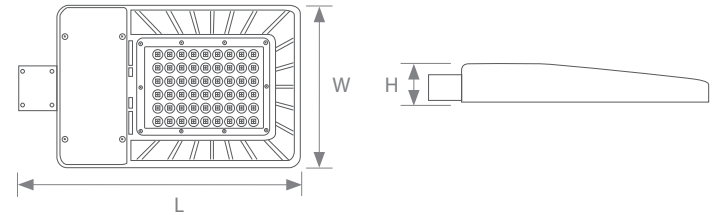

Applications

Parks, Shopping Malls, Outlets, Plazas, City Halls, Historical Sites, Road Lighting