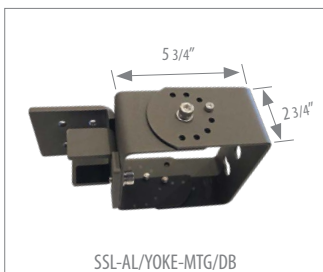

Ordering Information Example: SSL-AL/T3/150W/50/HVU/DB/D

Family Name	Fixture Type	Light Distribution Type	Wattage	CCT	Voltage (V)	Body Finish	Dimmable	Options
SSL (Solid State Lighting)	AL (Area Lighter)	T3 (Type III)*	70W 100W 150W 200W 240W 300W	40 (4000K) 50 (5000K)	UNV (120-277V) HVU (200-480V)	DB (Dark Bronze)	D (Dimmable)	SSL-AL/ARM-SSF/DB SSL-AL/YOKE-MTG/DB SSL-AL/SQ-RD-MTG/DB SSL-AL/T5/LENS SSL-AL/PLATE/M SSL-AL/PLATE/L SSL-AL/WP/WC SSL-AL/HS/M SSL-AL/HS/L SSL-FL/SB/ARM-SSF/DB

* Type III is default, you can order the optional lens separately for Type V (T5).