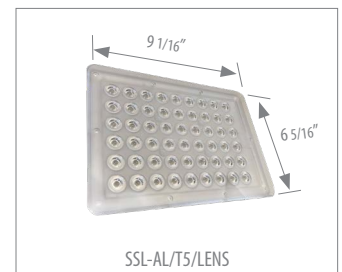

Ordering Information Example: SSL-AL/T3/150W/50/HVU/DB/D

Family Name	Fixture Type	Light Distribution Type	Wattage	CCT	Voltage (V)	Body Finish	Dimmable	Options
SSL (Solid State Lighting)	AL (Area Lighter)	T3 (Type III)*	70W 100W 150W 200W 240W 300W	40 (4000K) 50 (5000K)	UNV (120-277V) HVU (200-480V)	DB (Dark Bronze)	D (Dimmable)	SSL-AL/ARM-SSF/DB SSL-AL/YOKE-MTG/DB SSL-AL/SQ-RD-MTG/DB SSL-AL/T5/LENS SSL-AL/PLATE/M SSL-AL/PLATE/L SSL-AL/WP/WC SSL-AL/HS/M SSL-AL/HS/L SSL-FL/SB/ARM-SSF/DB

* Type III is default, you can order the optional lens separately for Type V (T5).