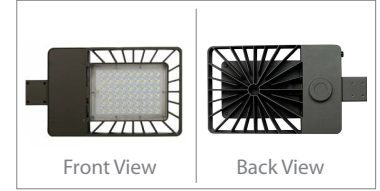

### Features & Benefits

- cELT listed, LM79 and LM80 certified
- Die-cast aluminum with durable dark bronze finish
- UL Class II LED driver, 0-10V dimming  
PF>0.98, efficacy 125~130 LPW
- IES Type V and Type III for optimized light distribution  
(Type III lens and Type V lens)
- Optional installation of Slipfitter, Yoke and Pole Mount, mounting ordered separately