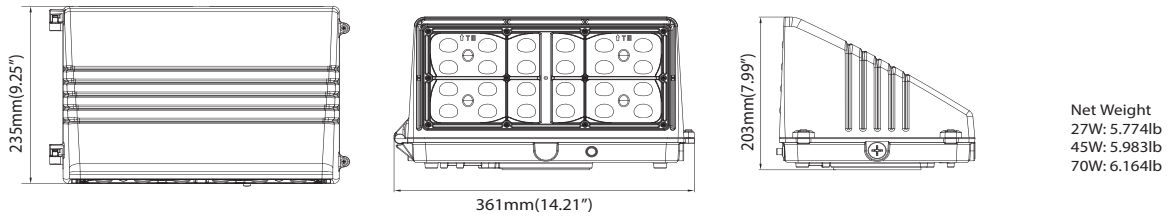

Dimensional Drawing

27W~70W OUTPUT

90W~135W OUTPUT

Wiring Instruction (With Photocell)