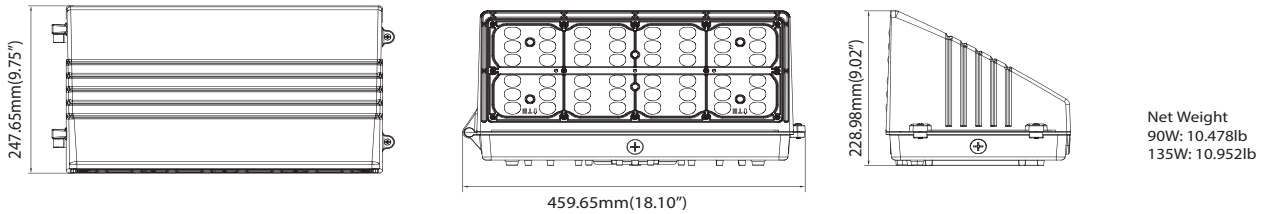

Dimensional Drawing

27W~70W OUTPUT

90W~135W OUTPUT

Wiring Instruction (With Photocell)