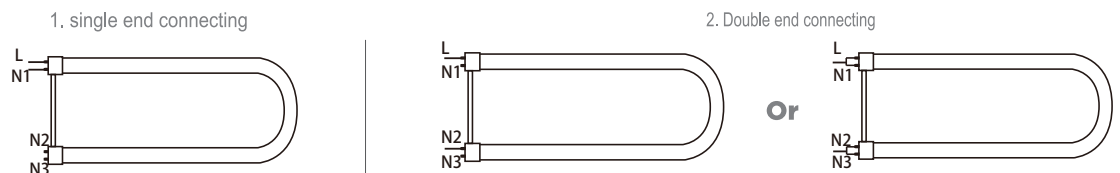

¹ For detail, you may contact your sales person or check www.turolight.com for ballast compatibility list

Dimensional drawing

Warranty & Cautions

- 5-year limited warranty for DLC listed lamps
- Bulb wall temperature range between -20°C and +45°C

Product Specification

Ordering Code	DLC	Model Number	Description	Lamp Power (Bypass W)	System Power (Ballast W)	Initial Lumen (lm)	Base	Voltage (V)	Hour Rating	Beam Angle	CCT(K)	CRI	M.O.L. (inch)	Case QTY.
1752416	Y	VIV-T8HY/U6/13W/30/F	LED T8 U6 Hybrid 13W 3000K 50000hrs G13 DLC	13	16	1900	G13	120-277	50,000	180	3000	83	24	24
1752310	-	VIV-T8HY/U6/13W/35/F	LED T8 U6 Hybrid 13W 3500K 50000hrs G13 DLC	13	16	2000	G13	120-277	50,000	180	3500	83	24	24
1752416	Y	VIV-T8HY/U6/13W/40/F	LED T8 U6 Hybrid 13W 4000K 50000hrs G13 DLC	13	16	1900	G13	120-277	50,000	180	4000	83	24	24
1752511	Y	VIV-T8HY/U6/13W/50/F	LED T8 U6 Hybrid 13W 5000K 50000hrs G13 DLC	13	16	2000	G13	120-277	50,000	180	5000	83	24	24
1752213	-	VIV-T8HY/U1/13W/30/F	LED T8 U1 Hybrid 13W 3000K 50000hrs G13 DLC	13	16	1800	G13	120-277	50,000	180	3000	83	22.4	24
1752302	Y	VIV-T8HY/U1/13W/35/F	LED T8 U1 Hybrid 13W 3500K 50000hrs G13 DLC	13	16	1800	G13	120-277	50,000	180	3500	83	22.4	24
1752411	Y	VIV-T8HY/U1/13W/40/F	LED T8 U1 Hybrid 13W 4000K 50000hrs G13 DLC	13	16	1900	G13	120-277	50,000	180	4000	83	22.4	24
1752507	Y	VIV-T8HY4/U1/13W/50/F	LED T8 U1 Hybrid 13W 5000K 50000hrs G13 DLC	13	16	2000	G13	120-277	50,000	180	5000	83	22.4	24

Bypass Wiring Diagram

Ordering Information

Example: VIV-T8HY/U1/13W/30/F

LED CLASS	LAMP TYPE	HYBRID	SHAPE	WATTAGE	CCT(K)	FROST
VIV (Vivid)	T8	HY (Hybrid)	U1 (U1 U-bend) U6 (U6 U-bend)	13W	30 (3000K) 35 (3500K) 40 (4000K) 50 (5000K)	F (Frost)