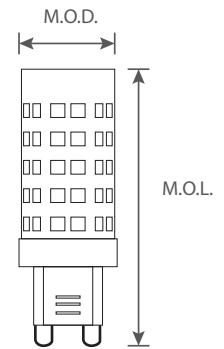

### Features & Benefits

"High Lumen" 450lm, Dimmable

25,000 hour average life

4W replaces 45W halogen

Enclosed luminaires application

Beam angle 330°

Damp location approved

### Dimensional drawing