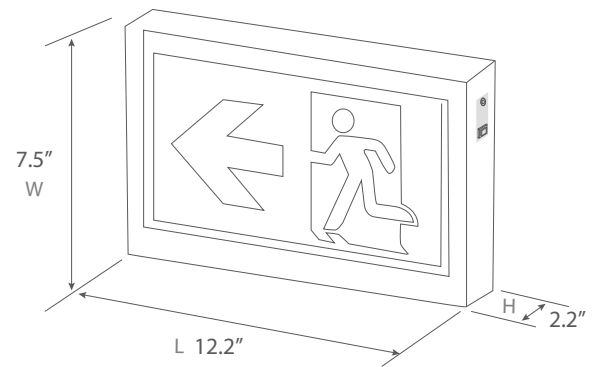

LED FIXTURE

TL Series

LED Emergency

TL-RMES301

"Running Man" LED emergency sign in metal

Features & Benefits

- CRS housing + PC panel(s)

- Easy installation

- Ni-cd battery backup for 2 hrs (TL-RMES301)
AC only & 6-24V UDC (TL-RMES301-UDC)

- Universal (wall, ceiling, side) mounting

- Super bright SMD LED

- 3 Pictograms included, single/ double face

- CSA C22.2 No. 141/ IP20

- Test switch and charge indicator light

Dimensional Drawing

Arrow 2pcs

Without Arrow 1pc

Warranty

- 2-year limited warranty in commercial use from the date of purchase

- Operating temperature range between -10°C and +40°C

Ordering Information Example: TL-RMES301

Family Name	Fixture Type	Model
TL (Turolight)	RMES ("Running Man" Emergency Sign)	301 (Emergency Sign) 301D-UDC (Emergency Sign AC only & 6-24V UDC)

Product Specification