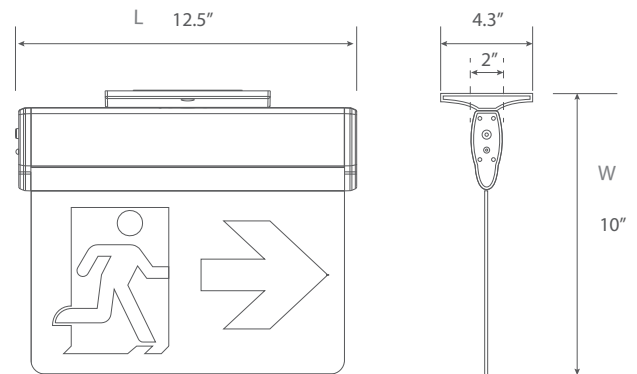

LED FIXTURE

TL Series

LED Emergency

TL-RMES201

"Running Man" LED Edge-lit Emergency Sign

Features & Benefits

- Injection-molded thermoplastic ABS housing
- Easy installation
- Ni-cd battery backup for 90 minutes, AC only & 6-24V UDC (TL-RMES201-UDC)
- Universal (Wall, Side, Ceiling) mounting
- Super bright SMD LED
- 120/347VAC input voltage, 3W
- 3 Pictograms included, single/ double face
- cUL listed / IP20
- Test switch and charge indicator light

Warranty

- 2-year limited warranty in commercial use from the date of purchase
- Operating temperature range between 0°C and +40°C

Dimensional Drawing

Arrow 2pcs

Without Arrow 1pc

Ordering Information Example: TL-RMES201

Family Name	Fixture Type	Model
TL (Turolight)	RMES ("Running Man" Emergency Sign)	201 (Edge-lit Emergency Sign) 201-UDC (Edge-lit Emergency Sign , AC only & 6-24V UDC)

Product Specification

Ordering Code	Model Number	Description	Wattage (W)	Input Voltage (V)	Mounting	Remote Capable	Self Powered Battery	Damp Location	Dimensions* LxW (inch)	Case QTY.
3461115	TL-RMES201	"Running Man" LED Edge-lit Emergency Sign, White Plastic Housing AC only	3W	120/347VAC	Wall, Side, Ceiling	No	Yes (90 minutes)	Yes	12.5"×10"	10
3461117	TL-RMES201-UDC	"Running Man" LED Edge-lit Emergency Sign, White Plastic Housing AC only & 6-24V UDC	3W	120/347VAC	Wall, Side, Ceiling	Yes	No	Yes	12.5"×10"	10