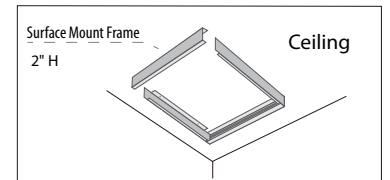

Product Specification

Ordering Code	DLC (Premium)	Model Number	Wattage (W)	Voltage (V)	Hour Rating	Initial Delivered Lumens (lumen)	CCT (K)	CRI	Case QTY.
3665311	Yes	RGD-BLP2/22/MW/MK/120-347/D	40-36-30W	120-347V	50,000	4917-4500-3750	35K-40K-50K	>80	2
3665312	Yes	RGD-BLP2/14/MW/MK/120-347/D	40-36-30W	120-347V	50,000	4969-4500-3750	35K-40K-50K	>80	2
3665313	Yes	RGD-BLP2/24/MW/MK/120-347/D	45-40-36W	120-347V	50,000	5368-5000-4500	35K-40K-50K	>80	2