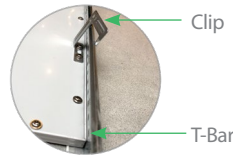

- 5-year limited warranty in commercial use from the date of purchase
- Operating temperature range between -20°C and +40°C

Clip For recessed grid ceiling installations, our mounting clips may be used to securely mount the RGD-BLP luminaire to the T-Bar frame or as to act as suspension points.