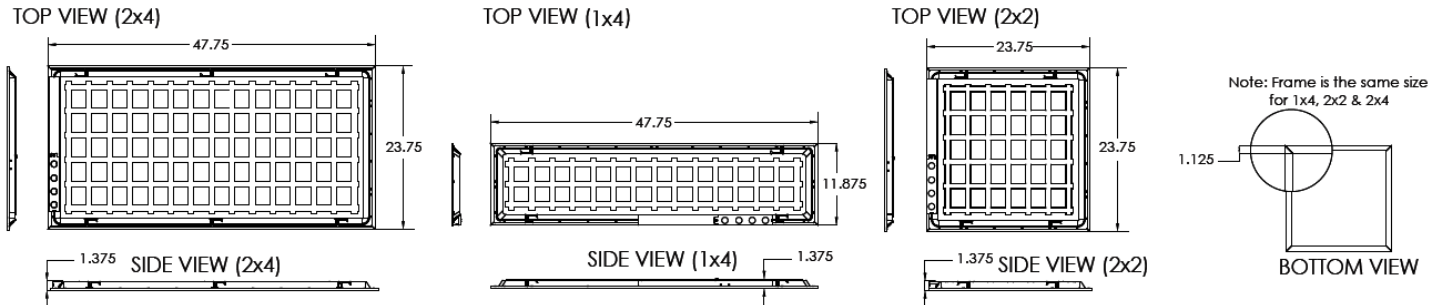

Dimensional drawing

Ordering Information Example: RGD-BLP2/22/MW/MK/120-347/D

Family Name	Fixture Type	Size	Wattage	CCT (Kelvin)	Voltage	Dimmable
RGD (Rigid)	BLP2 (Backlit Panel)	22 (2'x2')	40W-36W-30W (2'x2')	35-40-50K	120-347V	D (0-10V Dim)
		14 (1'x4')	40W-36W-30W (1'x4')			
		24 (2'x4')	45W-40W-36W (2'x4')			

	W	L	H
2'x2'	23.75"	23.75"	1.375"
1'x4'	11.875"	47.75"	1.375"
2'x4'	23.75"	47.75"	1.375"

Product Specification

Ordering Code	DLC (Premium)	Model Number	Wattage (W)	Voltage (V)	Hour Rating	Initial Delivered Lumens (lumen)	CCT (K)	CRI	Case QTY.
3665311	Yes	RGD-BLP2/22/MW/MK/120-347/D	40-36-30W	120-347V	50,000	4917-4500-3750	35K-40K-50K	>80	2
3665312	Yes	RGD-BLP2/14/MW/MK/120-347/D	40-36-30W	120-347V	50,000	4969-4500-3750	35K-40K-50K	>80	2
3665313	Yes	RGD-BLP2/24/MW/MK/120-347/D	45-40-36W	120-347V	50,000	5368-5000-4500	35K-40K-50K	>80	2