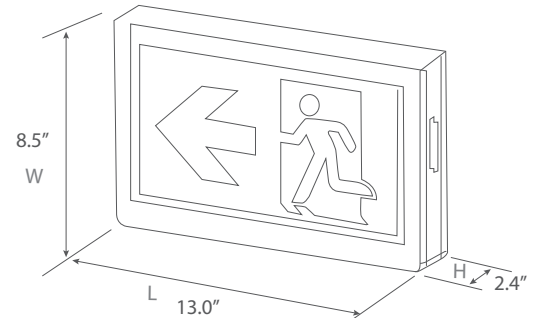

LED FIXTURE

TL Series

LED Emergency

TL-RMES101

"Running Man" LED Emergency Sign

Features & Benefits

- Injection-molded thermoplastic housing
- Easy installation
- Ni-cd battery backup for 90 minutes, AC only & 6-24V UDC (TL-RMES101-UDC)
- Universal (Wall, Ceiling, Side) mounting
- Super bright SMD LED
- 120/347VAC input voltage
- 3 Pictograms included, single/ double face
- cUL listed / IP20
- Test switch and charge indicator light

Warranty

- 2-year limited warranty in commercial use from the date of purchase
- Operating temperature range between -10°C and +40°C

Dimensional Drawing

Arrow 2pcs

Without Arrow 1pc

Ordering Information Example: TL-RMES101

Family Name	Fixture Type	Model
TL (Turolight)	RMES ("Running Man" Emergency Sign)	101 (Emergency Sign) 101-UDC (Emergency Sign, AC only & 6-24V UDC)

Product Specification

Ordering Code	Model Number	Description	Wattage (W)	Input Voltage (V)	Mounting	Remote Capable	Self Powered Battery	Damp Location	Dimensions LxWxH (inch)	Case QTY.
3461114	TL-RMES101	"Running Man" LED Emergency Sign, White Housing	3W	120/347VAC	Wall, Ceiling, Side	No	Yes (90 minutes)	Yes	13.0" x 8.5" x 2.4"	6
3461116	TL-RMES101-UDC	"Running Man" LED Emergency Sign, White Housing AC only & 6-24V UDC	3W	120/347VAC	Wall, Ceiling, Side	Yes	NO	Yes	13.0" x 8.5" x 2.4"	6