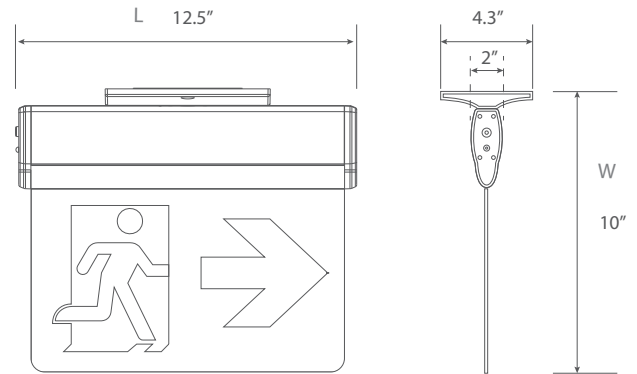

LED FIXTURE

TL Series

LED Emergency

TL-RMES201

"Running Man" LED Edge-lit Emergency Sign

Features & Benefits

- Injection-molded thermoplastic ABS housing
- Easy installation
- Ni-cd battery backup for 90 minutes, AC only & 6-24V UDC (TL-RMES201-UDC)
- Universal (Wall, Side, Ceiling) mounting
- Super bright SMD LED
- 120/347VAC input voltage, 3W
- 3 Pictograms included, single/ double face
- cUL listed / IP20
- Test switch and charge indicator light

Warranty

- 2-year limited warranty in commercial use from the date of purchase
- Operating temperature range between 0°C and +40°C

Dimensional Drawing

Arrow 2pcs

Without Arrow 1pc

Ordering Information Example: TL-RMES201

Family Name	Fixture Type	Model
TL (Turolight)	RMES ("Running Man" Emergency Sign)	201 (Edge-lit Emergency Sign) 201-UDC (Edge-lit Emergency Sign , AC only & 6-24V UDC)

Product Specification

Ordering Code	Model Number	Description	Wattage (W)	Input Voltage (V)	Mounting	Remote Capable	Self Powered Battery	Damp Location	Dimensions* LxW (inch)	Case QTY.
3461115	TL-RMES201	"Running Man" LED Edge-lit Emergency Sign, White Plastic Housing AC only	3W	120/347VAC	Wall, Side, Ceiling	No	Yes (90 minutes)	Yes	12.5"×10"	10
3461117	TL-RMES201-UDC	"Running Man" LED Edge-lit Emergency Sign, White Plastic Housing AC only & 6-24V UDC	3W	120/347VAC	Wall, Side, Ceiling	Yes	No	Yes	12.5"×10"	10