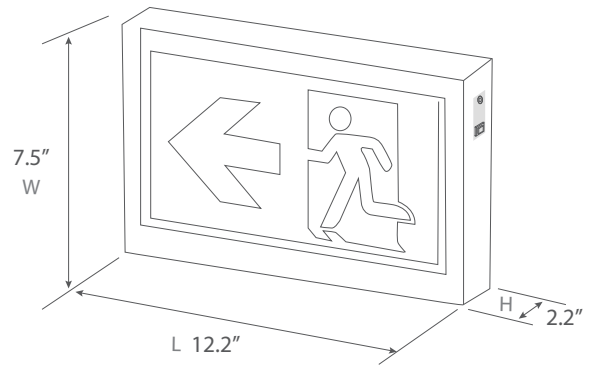

LED FIXTURE

TL Series

LED Emergency

TL-RMES301

"Running Man" LED emergency sign in metal

Features & Benefits

- CRS housing + PC panel(s)
- Easy installation
- Ni-cd battery backup for 2 hrs (TL-RMES301)
AC only & 6-24V UDC (TL-RMES301-UDC)
- Universal (wall, ceiling, side) mounting
- Super bright SMD LED
- 3 Pictograms included, single/ double face
- CSA C22.2 No. 141/ IP20
- Test switch and charge indicator light

Dimensional Drawing

Arrow 2pcs

Without Arrow 1pc

Warranty

- 2-year limited warranty in commercial use from the date of purchase
- Operating temperature range between -10°C and +40°C

Ordering Information Example: TL-RMES301

Family Name	Fixture Type	Model
TL (Turolight)	RMES ("Running Man" Emergency Sign)	301 (Emergency Sign) 301D-UDC (Emergency Sign AC only & 6-24V UDC)

Product Specification

Ordering Code	Model Number	Description	Wattage (W)	Input Voltage (V)	Mounting	Remote Capable	Self Powered Battery	Damp Location	Dimensions LxWxH (inch)	Case QTY.
3481100	TL-RMES301	"Running Man" LED Emergency Sign, White Metal Housing Ni-cd battery backup for 2 hours	3W (120V) 4W (347V)	120/347VAC	Wall, Ceiling, Side	No	Yes (2 hrs)	Yes	12.2" x 7.5" x 2.2"	10
3461118	TL-RMES301-UDC	"Running Man" LED Emergency Sign, White Metal Housing AC only & 6-24V UDC	3W (120V)	120/347VAC	Wall, Ceiling, Side	Yes	No	Yes	12.2" x 7.5" x 2.2"	10