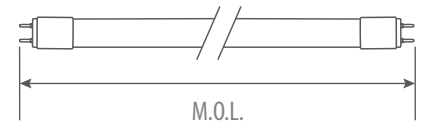

Dimensional drawing

Warranty & Cautions

5-year limited warranty for DLC listed lamps / 3-year limited warranty for non-DLC*

Bulb wall temperature range between -20°C and +45°C, Not recommended to use with ballast 5 years or older

Product Specification

Ordering Code	DLC	Model Number	Description	Wattage		Base	Voltage (V)	Hour Rating	Beam Angle	Initial Lumen (lm)	CCT(K)	CRI	M.O.L. (inch)	Case QTY.
				Lamp Power (W)	System Power (W)									
Replace T5 HO														
1762351	-	VIV-T5DFSP4/9W/35/F (2FT HO)	Direct Fit 2ft 9W G5 35K Frost PET Film	9	12	G5	120-277, 347	50,000	180	1000	3500	83	22	8
1762848	-	VIV-T5DFSP4/9W/40/F (2FT HO)	Direct Fit 2ft 9W G5 40K Frost PET Film	9	12	G5	120-277, 347	50,000	180	1000	4000	83	22	8
1762529	-	VIV-T5DFSP4/9W/50/F (2FT HO)	Direct Fit 2ft 9W G5 50K Frost PET Film	9	12	G5	120-277, 347	50,000	180	1000	5000	83	22	8
1763314	-	VIV-T5DFSP4/18W/35/F (3FT HO)	Direct Fit 3ft 18W G5 35K Frost PET Film	18	21	G5	120-277, 347	50,000	180	1700	3500	83	34	8
1763434	-	VIV-T5DFSP4/18W/40/F (3FT HO)	Direct Fit 3ft 18W G5 40K Frost PET Film	18	21	G5	120-277, 347	50,000	180	1700	4000	83	34	8
1763513	-	VIV-T5DFSP4/18W/50/F (3FT HO)	Direct Fit 3ft 18W G5 50K Frost PET Film	18	21	G5	120-277, 347	50,000	180	1700	5000	83	34	8
1754203	Y	VIV-T5DFSP4/22.5W/30/F (4FT HO)	Direct Fit 4ft 22.5W G5 30K Frost DLC4.0	22.5	25.5	G5	120-277, 347	50,000	180	3200	3000	83	46	25
1754303	Y	VIV-T5DFSP4/22.5W/35/F (4FT HO)	Direct Fit 4ft 22.5W G5 35K Frost DLC4.0	22.5	25.5	G5	120-277, 347	50,000	180	3300	3500	83	46	25
1754404	Y	VIV-T5DFSP4/22.5W/40/F (4FT HO)	Direct Fit 4ft 22.5W G5 40K Frost DLC4.0	22.5	25.5	G5	120-277, 347	50,000	180	3200	4000	83	46	25
1754502	Y	VIV-T5DFSP4/22.5W/50/F (4FT HO)	Direct Fit 4ft 22.5W G5 50K Frost DLC4.0	22.5	25.5	G5	120-277, 347	50,000	180	3300	5000	83	46	25
Replace T5 HE														
1762352	-	VIV-T5DFSP4/6W/35/F	Direct Fit 2ft 6W G5 35K Frost PET Film	6	9	G5	120-277, 347	50,000	180	900	3500	83	22	8
1762849	-	VIV-T5DFSP4/6W/40/F	Direct Fit 2ft 6W G5 40K Frost PET Film	6	9	G5	120-277, 347	50,000	180	950	4000	83	22	8
1762530	-	VIV-T5DFSP4/6W/50/F	Direct Fit 2ft 6W G5 50K Frost PET Film	6	9	G5	120-277, 347	50,000	180	1000	5000	83	22	8
1762353	-	VIV-T5DFSP4/9W/35/F/3FT	Direct Fit 3ft 9W G5 35K Frost PET Film	9	12	G5	120-277, 347	50,000	180	1050	3500	83	34	8
1762850	-	VIV-T5DFSP4/9W/40/F/3FT	Direct Fit 3ft 9W G5 40K Frost PET Film	9	12	G5	120-277, 347	50,000	180	1200	4000	83	34	8
1762531	-	VIV-T5DFSP4/9W/50/F/3FT	Direct Fit 3ft 9W G5 50K Frost PET Film	9	12	G5	120-277, 347	50,000	180	1300	5000	83	34	8
1762793	Y	VIV-T5DFSP4/13W/30/F	Direct Fit 4ft 13W G5 30K Frost PET Film	13	16	G5	120-277, 347	50,000	180	1900	3000	83	46	25
1762354	Y	VIV-T5DFSP4/13W/35/F	Direct Fit 4ft 13W G5 35K Frost PET Film	13	16	G5	120-277, 347	50,000	180	1950	3500	83	46	25
1762851	Y	VIV-T5DFSP4/13W/40/F	Direct Fit 4ft 13W G5 40K Frost PET Film	13	16	G5	120-277, 347	50,000	180	2000	4000	83	46	25
1762532	Y	VIV-T5DFSP4/13W/50/F	Direct Fit 4ft 13W G5 50K Frost PET Film	13	16	G5	120-277, 347	50,000	180	2000	5000	83	46	25