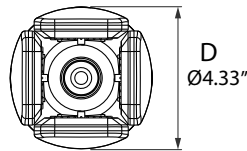

## HD-GCL

Adjustable panel  
Multiple Wattage offer  
E26 extended base option  
2 pcs per pack

HD-GCL/MW

### Dimensional Drawing