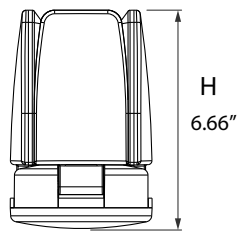

## HD-GCL

Adjustable panel  
Multiple Wattage offer  
E26 extended base option  
2 pcs per pack

HD-GCL/MW

### Dimensional Drawing