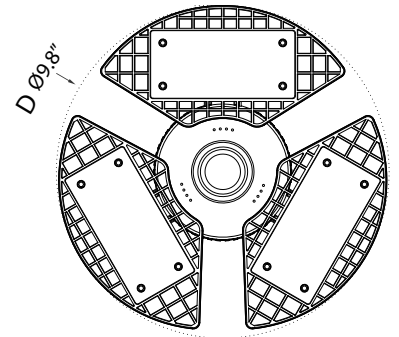

## HD-GCL

Adjustable panel  
Multiple Wattage offer  
E26 extended base option  
2 pcs per pack

HD-GCL/MW

### Features & Benefits

- Indoor standard E26
- 90° adjustable panel design
- 100°-330° adjustable beam angle
- 120V, 5000K (Daylight)
- cETL listed, damp location rated
- CRI≥80, L70 @ 50,000 Hrs

### Dimensional Drawing