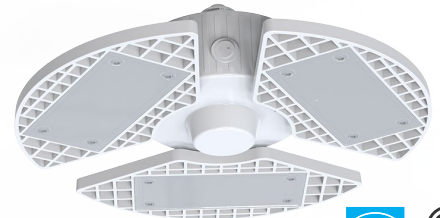

## HD Series

HD-GCL/80W

# LED Garage Light

## HD-GCL

Adjustable panel  
Multiple Wattage offer  
E26 extended base option  
2 pcs per pack

HD-GCL/MW

### Features & Benefits

- Indoor standard E26
- 90° adjustable panel design
- 100°-330° adjustable beam angle
- 120V, 5000K (Daylight)
- cETL listed, damp location rated
- CRI≥80, L70 @ 50,000 Hrs