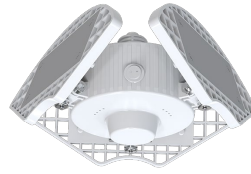

# LED LAMP

## HD Series

HD-GCL/80W

# LED Garage Light

## HD-GCL

Adjustable panel  
Multiple Wattage offer  
E26 extended base option  
2 pcs per pack

HD-GCL/MW