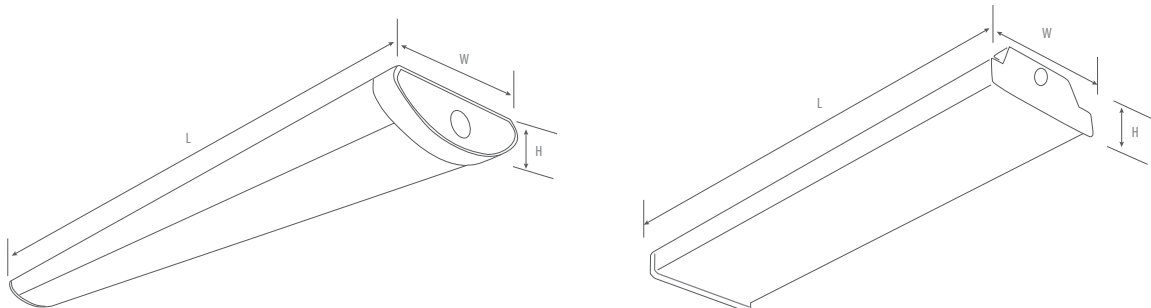

Dimensional drawing

	L	W	H
DL-WA1/4F	48.5"	5.56"	2"
DL-WA2/2F	24.5"	7.09"	2.8"
DL-WA2/4F	48"	7.09"	2.8"
DL-WA3/4F	48.6"	6.5"	2.5"
DL-WA5/4F	47.2"	5.3"	2.14"

LED Wrap Around

DL-WA1, DL-WA2, DL-WA3, DL-WA5