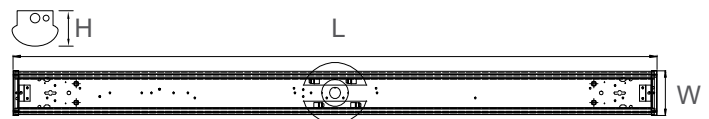

### Features & Benefits

- cULus listed
- 2', 3', 4' and 8' length selection
- 120-347V auto-sensing driver, 0-10V dimming
- Average rated life 100,000 hrs L70 (TM-21 @ 70 °C), CRI ≥ 80
- System light efficacy ≥ 130lm per watt
- White metal finish (black available for special order), PMMA opal lens
- Surface or suspended mounting, row mountable w/ joiner plate
- Damp location rated

### Dimensional Drawing

Unique J-Box cover supplied

	L	W	H
2FT	22.2"	3.3"	3.6"
3FT	35.0"	3.3"	3.6"
4FT	47.3"	3.3"	3.6"
8FT	94.2"	3.3"	3.6"