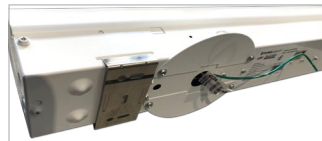

Dimensional Drawing

Unique J-Box cover supplied

	L	W	H
2FT	22.2"	3.3"	3.6"
3FT	35.0"	3.3"	3.6"
4FT	47.3"	3.3"	3.6"
8FT	94.2"	3.3"	3.6"

Ordering Information Example: DL-EC/2F/20W/35/120-347V/D

Family Name	Fixture Type	Size	Wattage	CCT	Voltage	Dimmable	Sensor	Option
DL (Deltalum)	EC (Eco-Commercial)	2F (2')	20W	35 (3500K)	120-347V	D (Dimmable)	S (Sensor)	RM (Row MTG plate) S (Microwave sensor) TL-2052 PIR sensor DL-EC/MS/CONTROLLER
		3F (3')	25W	40 (4000K)	347V			
		4F (4')	35W, 45W, 56W	50 (5000K)				
		8F (8')	65W, 90W					

Product Specification

Ordering Code	Model Number	Wattage (W)	Input Voltage (V)	Hour Rating (L70)	Beam Angle	Initial Delivered Lumens (lumen)	CCT (K)	CRI	Damp Location	M.O.L (inch)	Case QTY.
3663209	DL-EC/2F/20W/35/120-347V/D	20	120-347V	100,000	120	2600	3500	>80	Yes	22 1/4	6
3663208	DL-EC/2F/20W/40/120-347V/D	20	120-347V	100,000	120	2620	4000	>80	Yes	22 1/4	6
3664206	DL-EC/3F/25W/40/120-347V/D	25	120-347V	100,000	120	3325	4000	>80	Yes	36	6