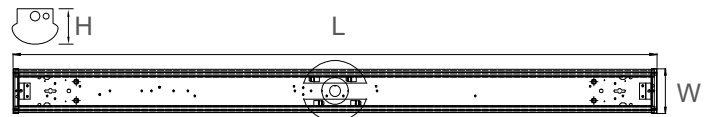

- cULus listed
- 2', 3', 4' and 8' length selection
- 120-347V auto-sensing driver, 0-10V dimming
- Average rated life 100,000 hrs L70 (TM-21 @ 70 °C), CRI ≥ 80
- System light efficacy ≥ 130lm per watt
- White metal finish (black available for special order), PMMA opal lens
- Surface or suspended mounting, row mountable w/ joiner plate
- Damp location rated

Dimensional Drawing

Unique J-Box cover supplied

	L	W	H
2FT	22.2"	3.3"	3.6"
3FT	35.0"	3.3"	3.6"
4FT	47.3"	3.3"	3.6"
8FT	94.2"	3.3"	3.6"

Ordering Information Example: DL-EC/2F/20W/35/120-347V/D

Family Name	Fixture Type	Size	Wattage	CCT	Voltage	Dimmable	Sensor	Option
DL (Deltalum)	EC (Eco-Commercial)	2F (2')	20W	35 (3500K)	120-347V	D (Dimmable)	S (Sensor)	RM (Row MTG plate) S (Microwave sensor) TL-2052 PIR sensor DL-EC/MS/CONTROLLER
		3F (3')	25W	40 (4000K)	347V			
		4F (4')	35W, 45W, 56W	50 (5000K)				
		8F (8')	65W, 90W					