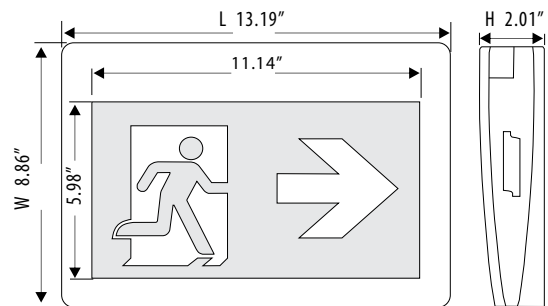

LED FIXTURE

TL Series

LED Emergency Sign TL-RMES111

"Running Man" LED emergency sign (plastic housing)

2-year limited warranty

Operating temperature range -10 °C ~ +40 °C

Features & Benefits

Plastic housing and PC pictogram sign

Dimensional Drawing

Ordering Information Example: TL-RMES111

| Family Name | Fixture Type | Model |
|----------------|-------------------------------------|--|
| TL (Turolight) | RMES ("Running Man" emergency sign) | 111 (Emergency sign self powered) 111-UDC (Emergency sign AC / 6-24V UDC) |

Product Specification

| Ordering Code | Model Number | Description | Wattage (W) | Input Voltage (V) | Mounting | Remote Capable | Self Powered Battery | Damp Location | Dimensions LxWxH (inch) | Case QTY. |
|---------------|----------------|--|-------------|-------------------|---------------------|----------------|----------------------|---------------|-------------------------|-----------|
| 3461214 | TL-RMES111 | "Running Man" LED emergency sign, white plastic housing Ni-cd battery backup for 2 hours run time | 3W | 120/347V | Wall, ceiling, side | No | Yes (2hrs) | Yes | 13.19"×8.86"×2.01" | 10 |
| 3461213 | TL-RMES111-UDC | "Running Man" LED emergency sign, white plastic housing AC / 6-24V UDC | 2W | 120/347V | Wall, ceiling, side | Yes | No | Yes | 13.19"×8.86"×2.01" | 10 |