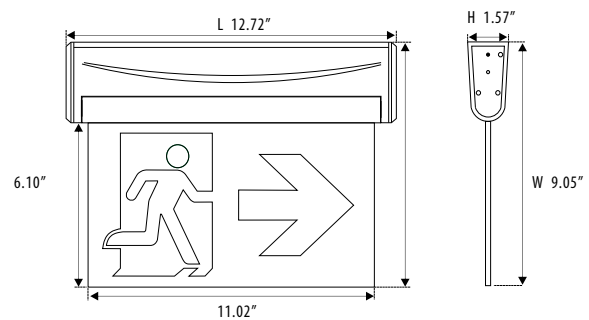

LED FIXTURE

TL Series

LED Emergency Sign TL-RMES222

"Running Man" LED edge-lit emergency sign

2-year limited warranty

Operating temperature range 0 °C ~ +40 °C

Features & Benefits

Plastic housing and PC panel

Dimensional Drawing

Ordering Information Example: TL-RMES222

Family Name	Fixture Type	Model
TL (Turolight)	RMES ("Running Man" emergency sign)	222 (Edge-lit emergency sign self powered) 222-UDC (Edge-lit emergency sign AC / 6-24V UDC)

Product Specification

Ordering Code	Model Number	Description	Wattage (W)	Input Voltage (V)	Mounting	Remote Capable	Self Powered Battery	Damp Location	Dimensions L×W×H (inch)	Case QTY.
3461216	TL-RMES222	"Running Man" LED edge-lit emergency sign, white plastic housing Ni-cd battery backup for 2 hours run time	3W	120/347V	Wall, ceiling, side	No	Yes (2hrs)	Yes	12.72"×9.05"×1.57"	10
3461215	TL-RMES222-UDC	"Running Man" LED edge-lit emergency sign, white plastic housing AC / 6-24V UDC	2W	120/347V	Wall, ceiling, side	Yes	No	Yes	12.72"×9.05"×1.57"	10