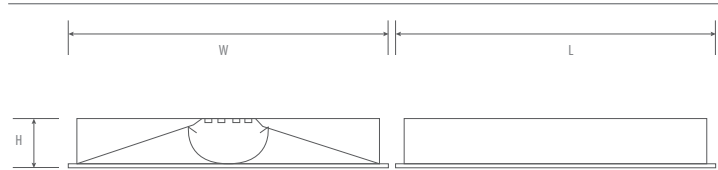

LED FIXTURE

RIGID Series

LED Centre Basket RGD-CB2

120-347V LED auto-sensing driver
Multiple wattage and multiple kelvin selection

5-year limited warranty

Operating temperature range -20 °C ~ +50 °C

Features & Benefits

- cULus listed, DLC Premium
- Multiple wattage and multiple kelvin (CCT)
- PC (Poly carbonate) lens offers clean look and low glare
- Range of sizes (1'x4', 2'x2', 2'x4' available)
- High quality metal construction in white powder coat finish
- 0-10V dimming
- L70@ 100,000 Hrs, CRI≥80
- Damp location rated, Type IC

Dimensional Drawing

	L	W	H
2'x2'	23 3/4"	23 3/4"	2 3/4"
2'x4'	47 3/4"	23 3/4"	2 3/4"
1'x4'	47 3/4"	11 3/4"	2 3/4"

Ordering Information Example: RGD-CB2/14/MW/MK/120-347V/D

Family Name	Fixture Type	Size	Wattage	CCT	Voltage	Dimmable
RGD (Rigid)	CB2 (LED centre basket)	22 (2'x2') 14 (1'x4') 24 (2'x4')	MW (Multi Wattage)	MK (Multi Kelvin/CCT)	120-347V	D (0-10V dimming)