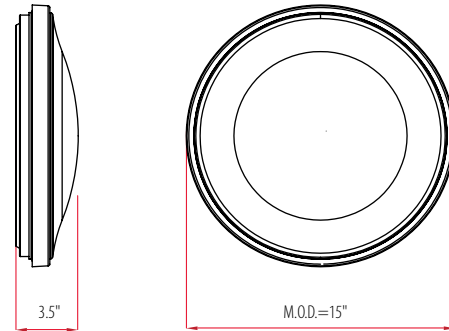

LED FIXTURE

RIGID Series

LED Flush Mount-Single Ring RGD-FM/1 Ring

LED slim 1 ring round ceiling light
15", 5 Multi-Kelvin

5-year limited warranty

Operating temperature range -20 °C ~ +40 °C

5 CCT Colour Selectable

Dimensional Drawing

Ordering Information Example: RGD-FM15/24W/MK/D/1R/BN

Family Name	Fixture Type	Wattage	CCT (Kelvin)	Dimmable	Body
RGD (Rigid)	FM15 (LED 15" flush mount single ring)	24W	MK (Multiple Kelvin)	D (Dimmable)	1R/BN (1 ring brush nickel)

Product Specification

Ordering Code	Energy Star	Model Number	Description	Wattage (W)	Input Voltage (V)	Hour Rating	Initial Delivered Lumens (lumen)	CCT (K)	CRI	Damp Location	M.O.D. (inch)	Case QTY.
3664156	Y	RGD-FM15/24W/MK/D/1R/BN	LED flush mount 15"24W Multiple Kelvin 1 brush nickel ring	24	120	50,000	1800	27-30-35-40-50	80	Y	15	8