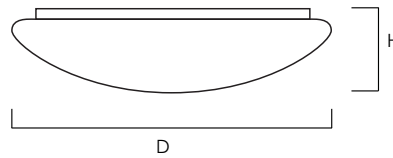

LED FIXTURE

RIGID Series

LED Flush Mount (PC) RGD-FM/PC

Traditional and eye-catching design
Deliver maximum light levels, ideal for low ceilings

5-year limited warranty

Operating temperature range -20° C ~ +40° C

Features & Benefits

- cETLus listed, Energy Star rated
- PMMA diffuser, white finish, size 13" and 19" available
- Multiple Wattage & CCT
- CRI >80 (CRI 90 for 13" MW), 120° beam spread
- TRIAC dimmable down to 10%
- L70 @ 50,000 hrs
- Damp location rated

Dimensional Drawing

	M.O.D.	M.O.H.
RGD-FM13	13"	3.44"
RGD-FM19	19"	3.44"

Ordering Information Example: RGD-FM13/18W/30/D/PC

Family Name	Fixture Type	Wattage	CCT	Dimmable	Body
RGD (Rigid)	FM13 (Flush mount, 13", PC) FM19 (Flush mount, 19", PC)	18W MW (Multiple wattage)	30 (3000K) 40 (4000K) MK (Multiple kelvin/CCT)	D (Dimmable)	PC (Polycarbonate)