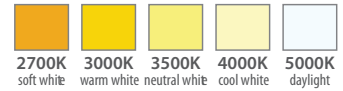

LED FIXTURE

RIGID Series

LED Flush Mount-Slim PC RGD-FM Slim PC

LED slim PC round ceiling light
14", 5 Multi-Kelvin

5-year limited warranty

Operating temperature range -20° C ~ +40° C

5 CCT Colour Selectable

Features & Benefits

cETLus rated, Energy Star

14", CRI >80

5 CCT colour selectable 2700/3000/3500/4000/5000K

TRIAC dimmable

PMMA diffuser, white finish

L70@ 50,000 Hrs

Damp location rated

Dimensional Drawing

Ordering Information Example: RGD-FM14/24W/MK/D/SLIM/PC

Family Name	Fixture Type	Wattage	CCT (Kelvin)	Dimmable	Body
RGD (Rigid)	FM14 (LED 14" flush mount slim PC)	24W	MK (Multiple Kelvin)	D (Dimmable)	Slim/PC (Slim polycarbonate)