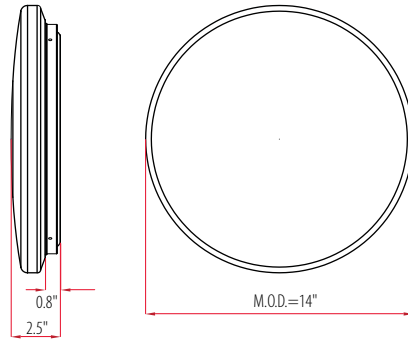

Dimensional Drawing

Ordering Information Example: RGD-FM14/24W/MK/D/SLIM/PC

Family Name	Fixture Type	Wattage	CCT (Kelvin)	Dimmable	Body
RGD (Rigid)	FM14 (LED 14" flush mount slim PC)	24W	MK (Multiple Kelvin)	D (Dimmable)	Slim/PC (Slim polycarbonate)

Product Specification

Ordering Code	Energy Star	Model Number	Description	Wattage (W)	Input Voltage (V)	Hour Rating	Initial Delivered Lumens (lumen)	CCT (K)	CRI	Damp Location	M.O.D. (inch)	Case QTY.
3664155	Y	RGD-FM14/24W/MK/D/SLIM/PC	LED flush mount 14" 24W Multi-Kelvin polycarbonate	24	120	50,000	1800	27-30-35-40-50	80	Y	14	8