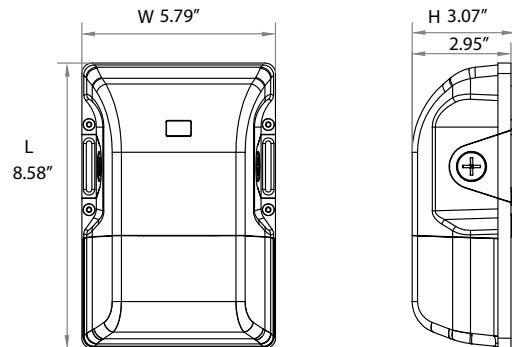

IP 65, wet location rated

Dimensional Drawing

Ordering Information Example: SSL-DW2/15W/MK/UNV/PC/DB

Family Name	Fixture Type	Wattage	CCT	Voltage	Body	Finish
SSL (Solid state lighting)	DW2 (LED doorway light)	15W 26W 30L/MW (Max. 30W, Multi Wattage)	MK (Multi Kelvin/CCT)	UNV (120-277V)	PC (Polycarbonate)	DB (Dark bronze)